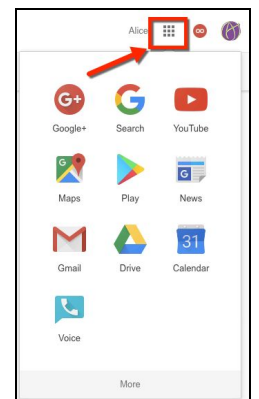

Please contact Miss White
cwhite@d41.org
for more help.