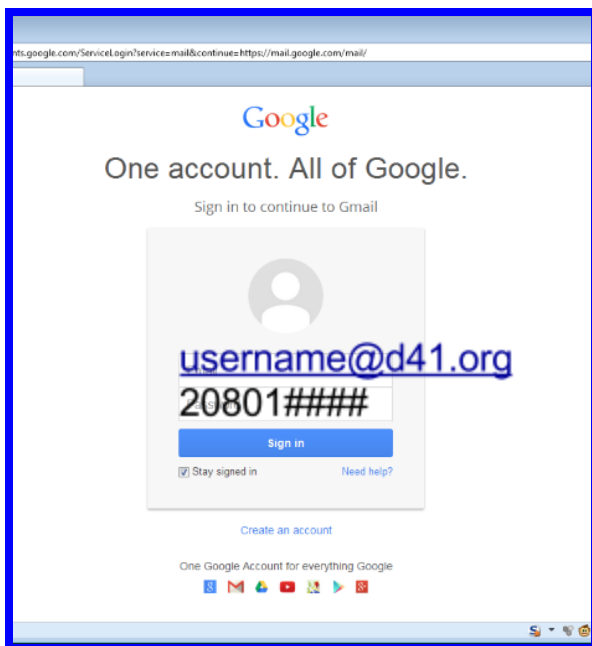

Click on the grid or go the "new" tab to view apps (Classroom, Docs, Slides, etc...).