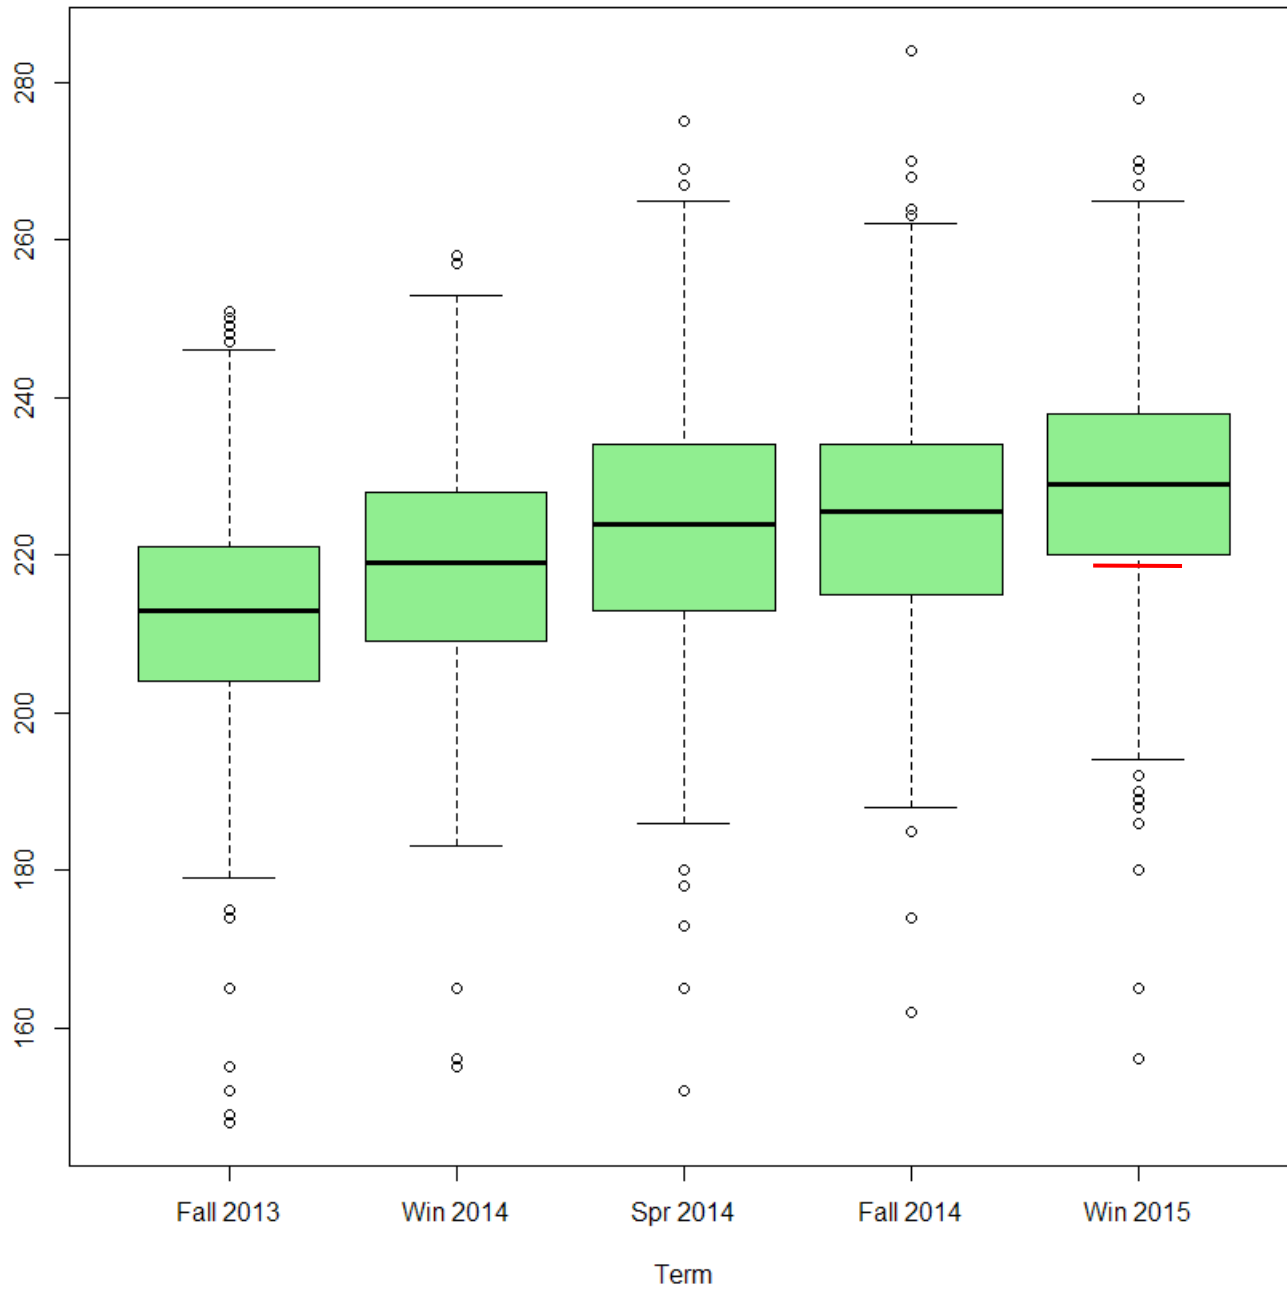

MAP Math RIT - Grade 5 Cohort

D41 Median: 229

NWEA Median: 218