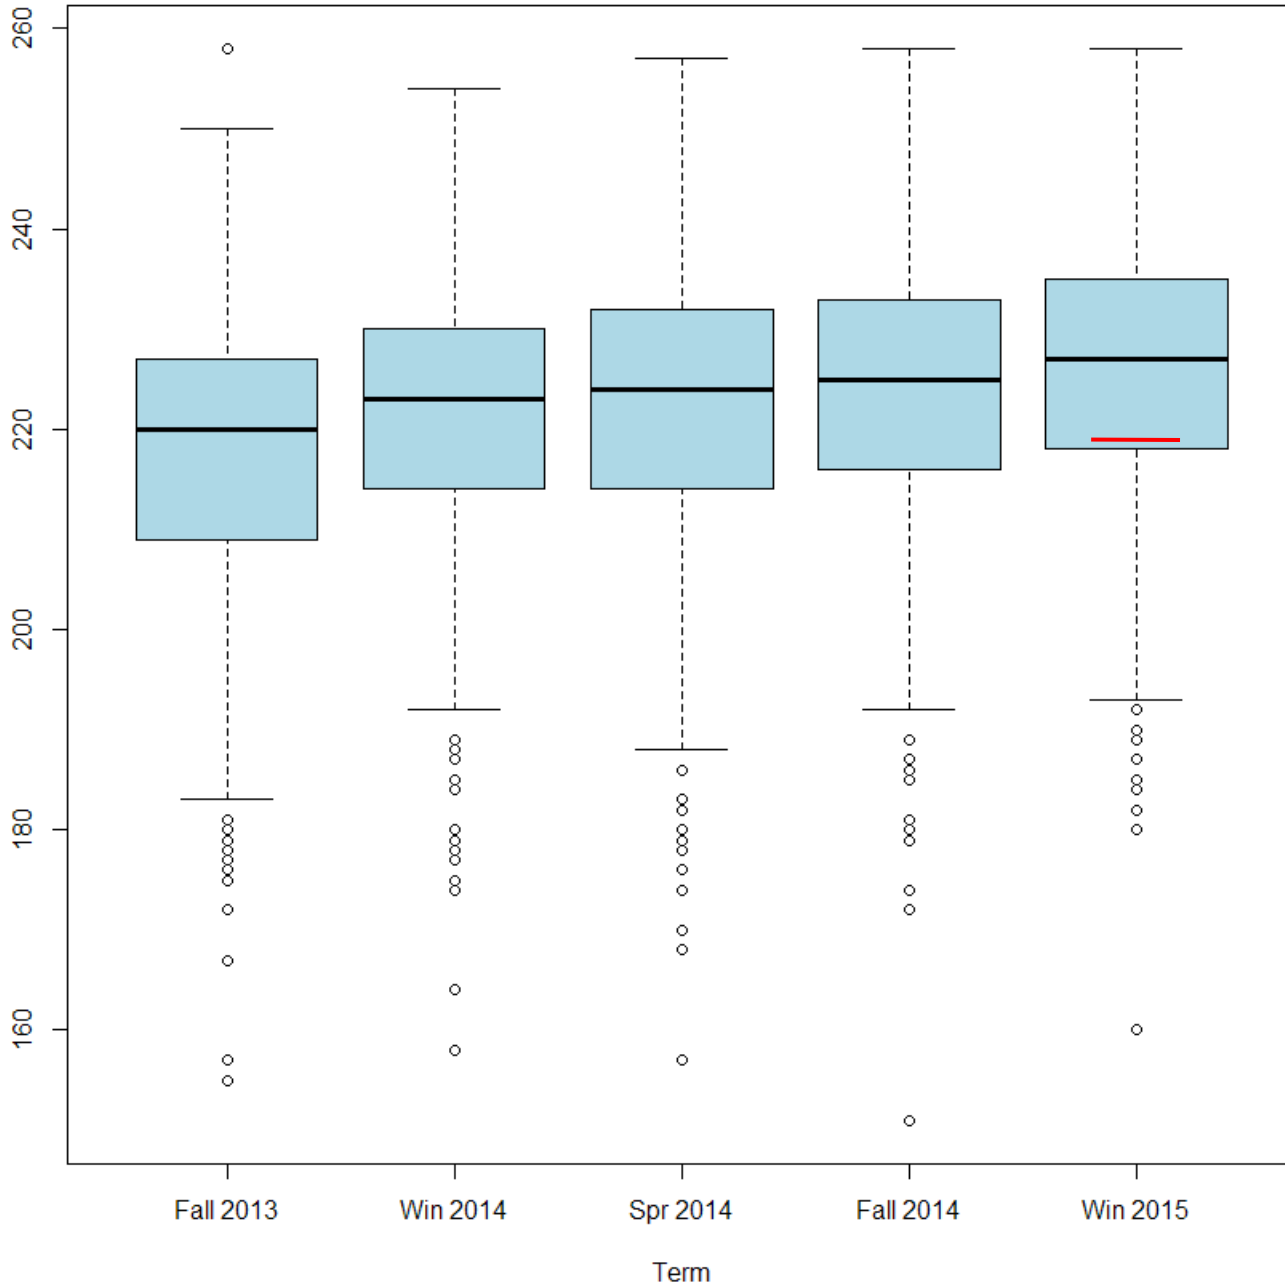

MAP Reading RIT - Grade 7 Cohort

D41 Median: 227

NWEA Median: 219