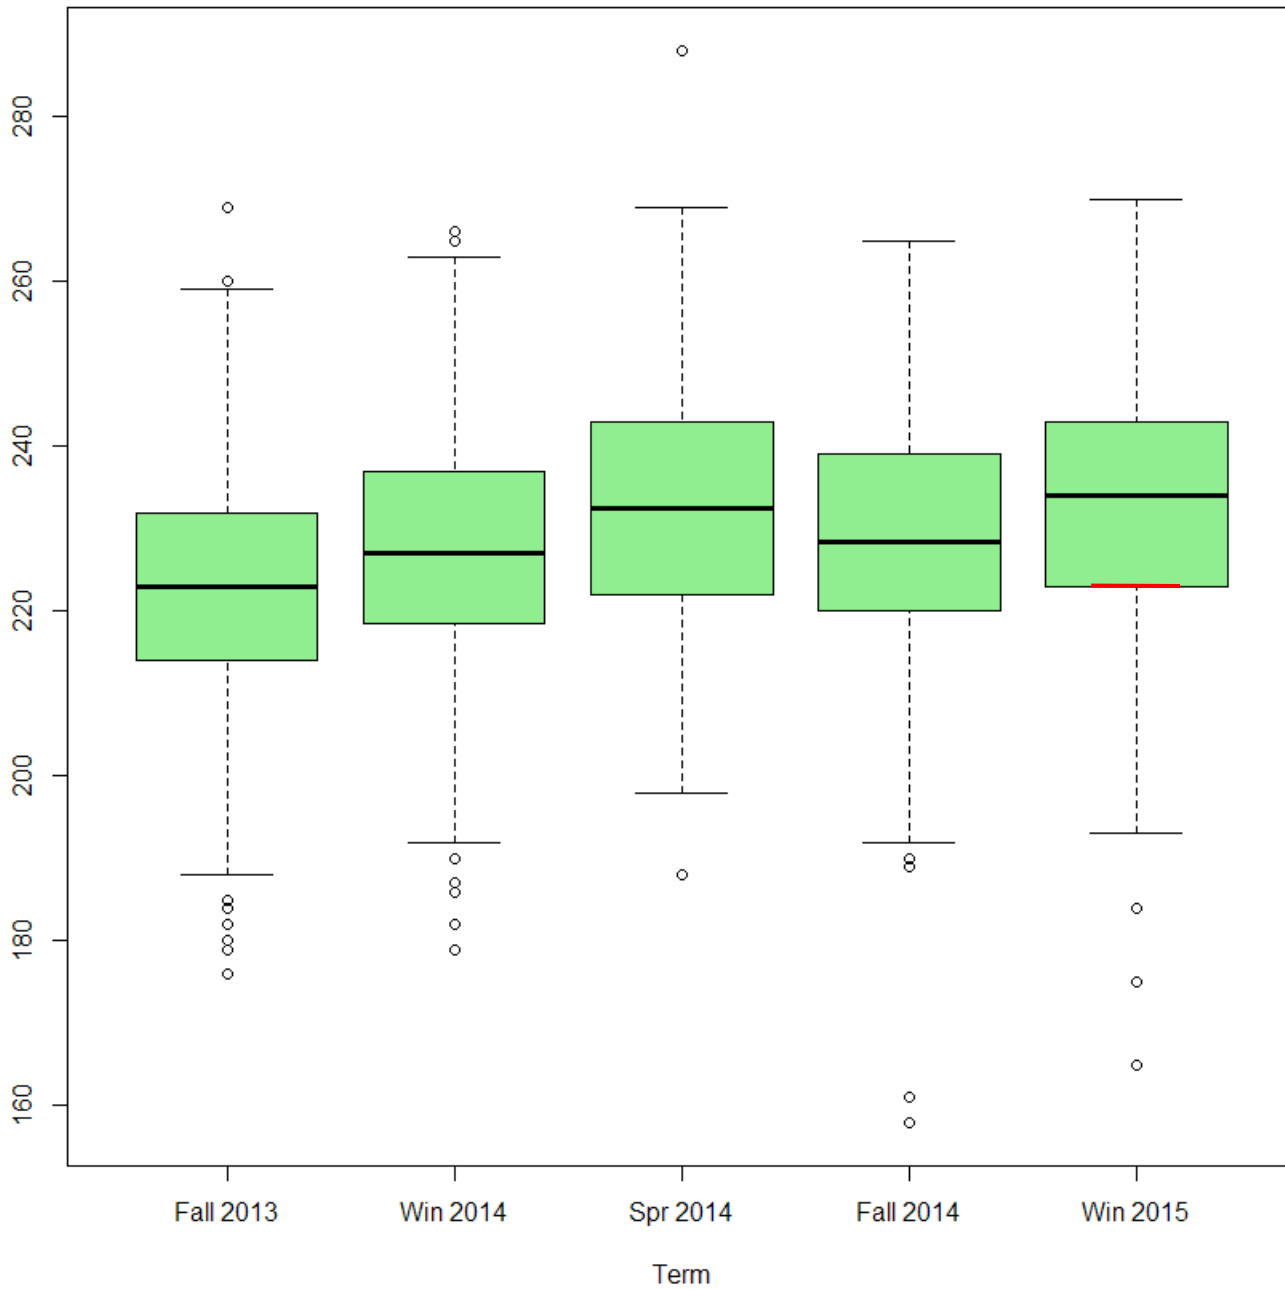

MAP Math RIT - Grade 6 Cohort

D41 Median: 234

NWEA Median: 223