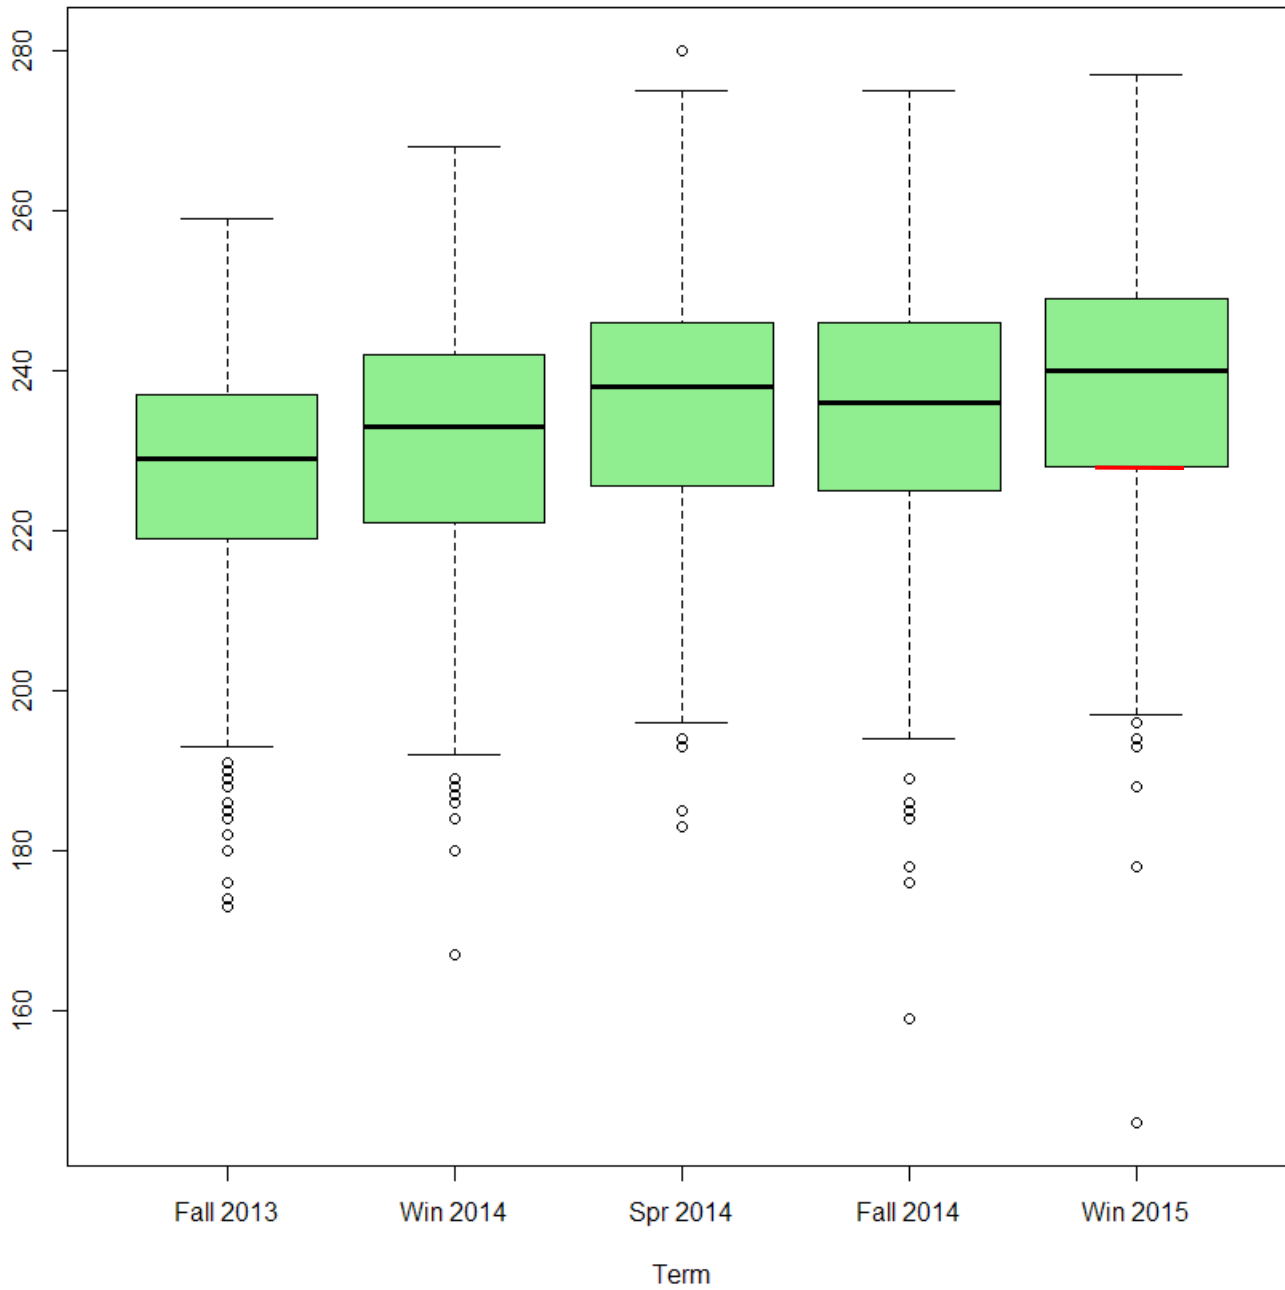

MAP Math RIT - Grade 7 Cohort

D41 Median: 240

NWEA Median: 228