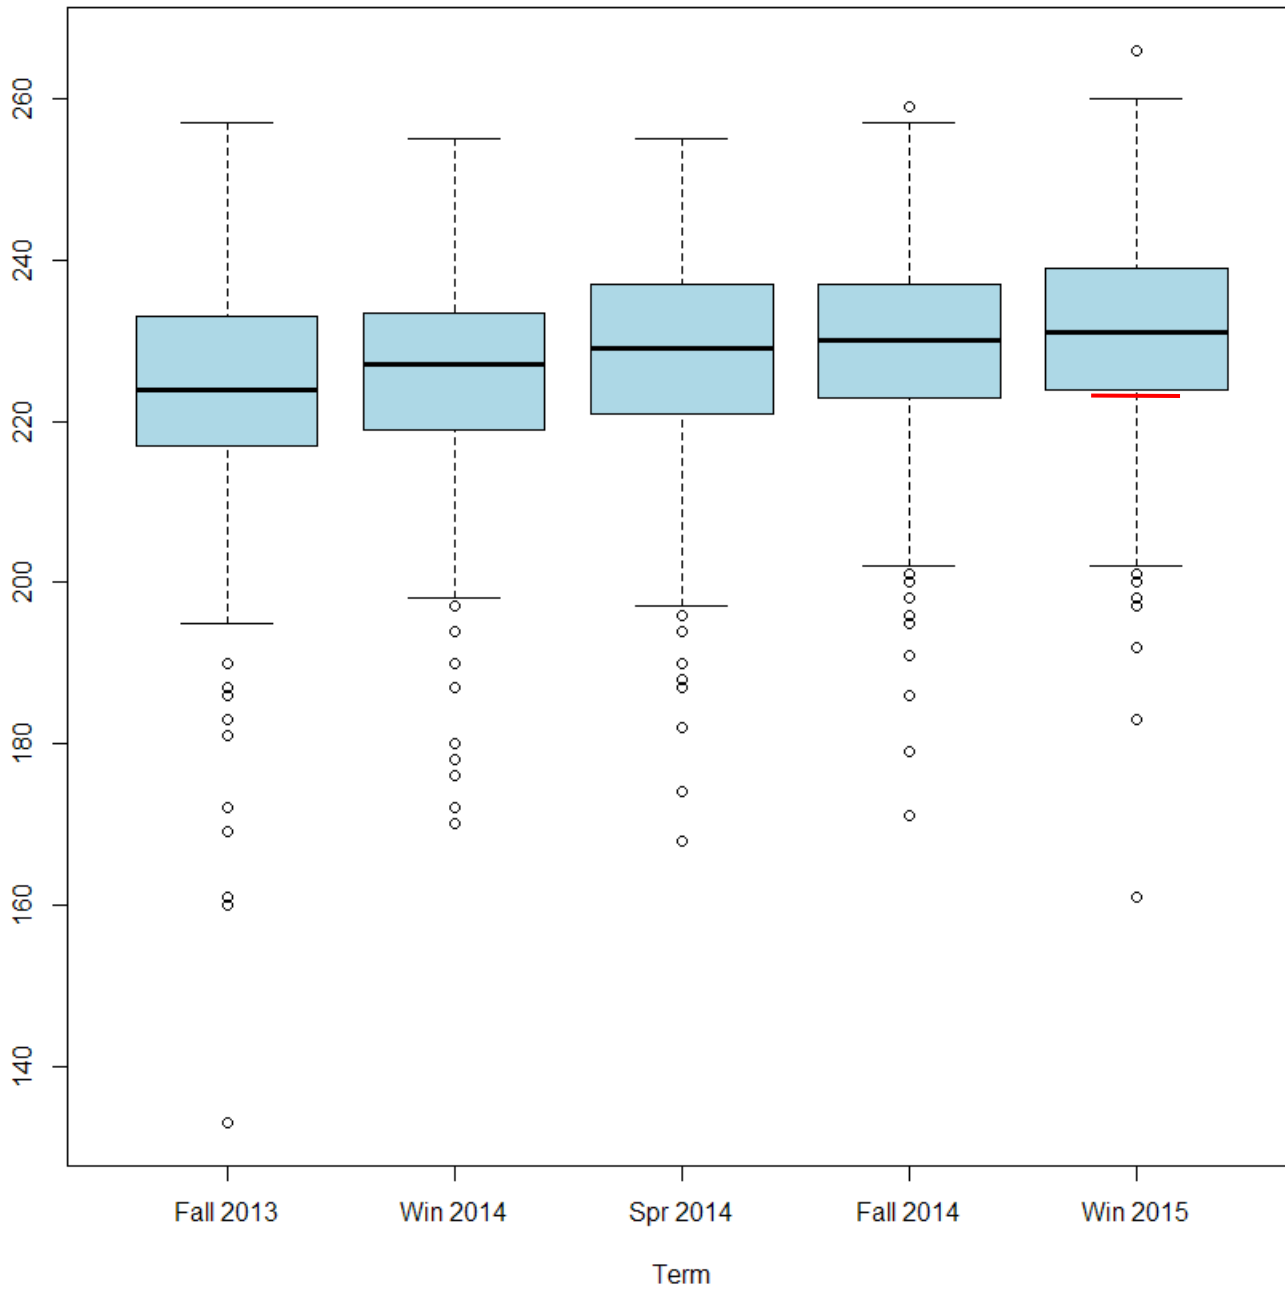

Box and Whisker Plots

- Graphical depiction of scores, displaying range, quartiles, and outliers (Note: quartiles are locally computed, not NWEA percentiles)
- Indication of how scores are spread
- Side-by-side plots allow comparison of data sets
- Outliers represent a single student performing outside the minimum to maximum range.

MAP Reading RIT - Grade 6 Cohort

D41 Median: 223.5

NWEA Median: 215

MAP Reading RIT - Grade 7 Cohort

D41 Median: 227

NWEA Median: 219

MAP Reading RIT - Grade 8 Cohort

D41 Median: 231