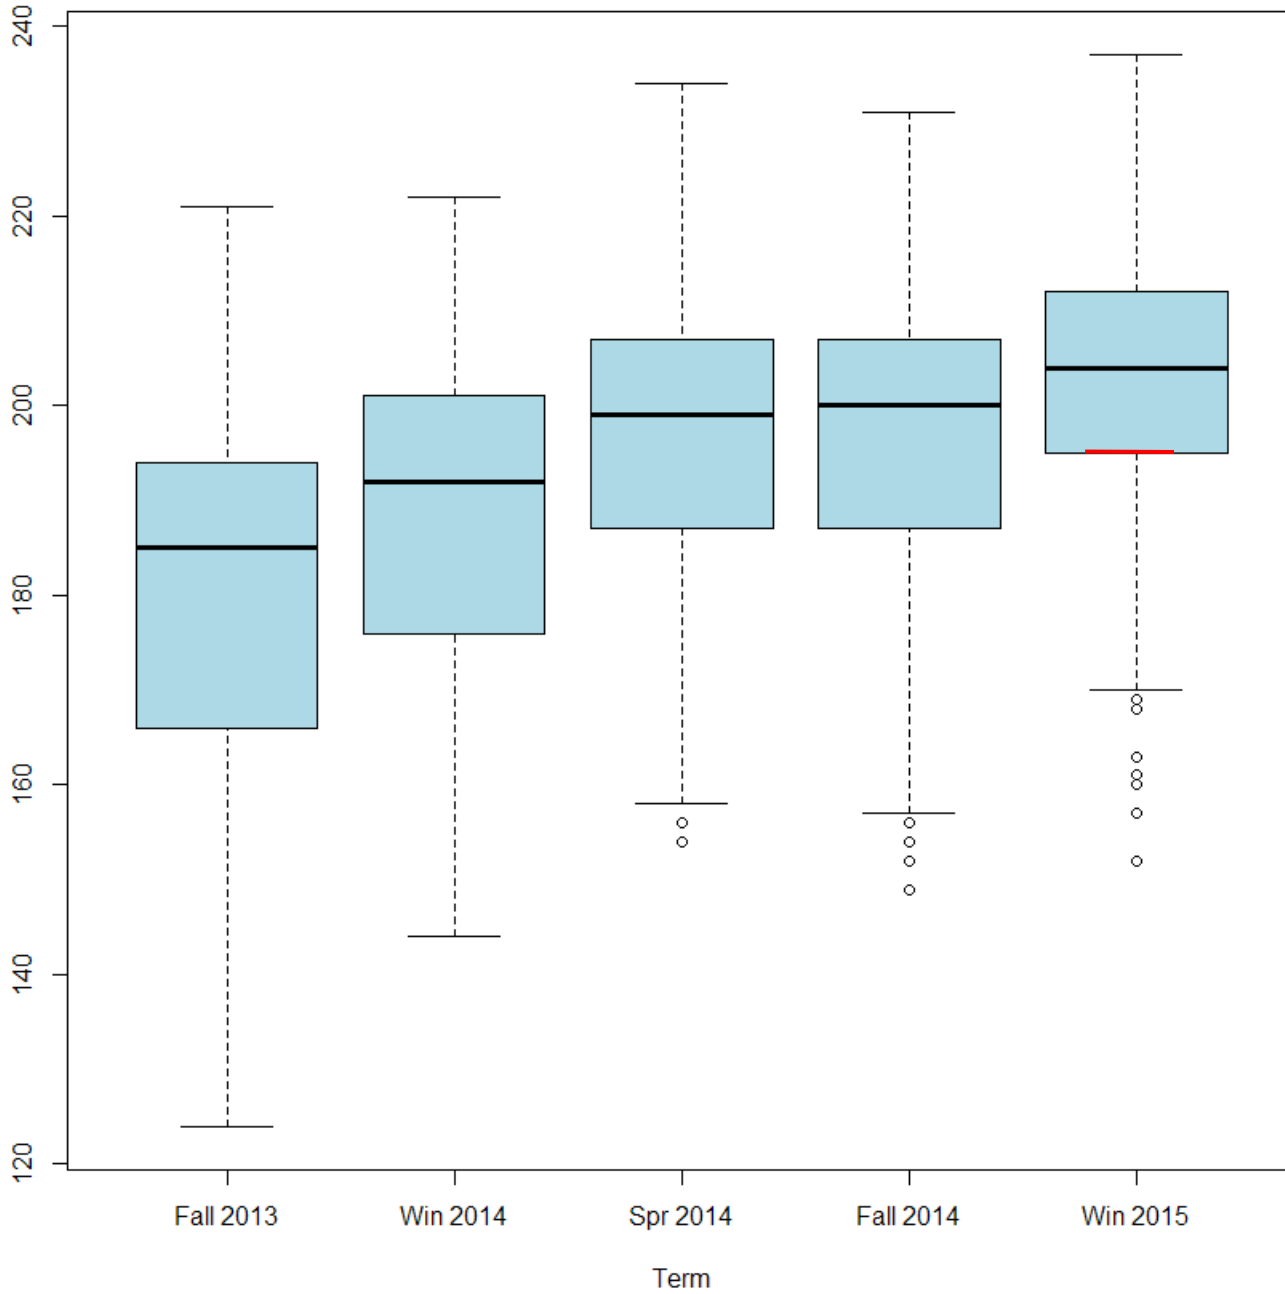

Box and Whisker Plots

- Graphical depiction of scores, displaying range, quartiles, and outliers (Note: quartiles are locally computed, not NWEA percentiles)
- Indication of how scores are spread
- Side-by-side plots allow comparison of data sets
- Outliers represent a single student performing outside the minimum to maximum range.

MAP Reading RIT - Grade 1 Cohort

D41 Median: 178

NWEA Median: 171

Note: Fall 2013
test given only
at Lincoln and
Franklin

MAP Reading RIT - Grade 2 Cohort

D41 Median: 192

NWEA Median: 184

MAP Reading RIT - Grade 3 Cohort