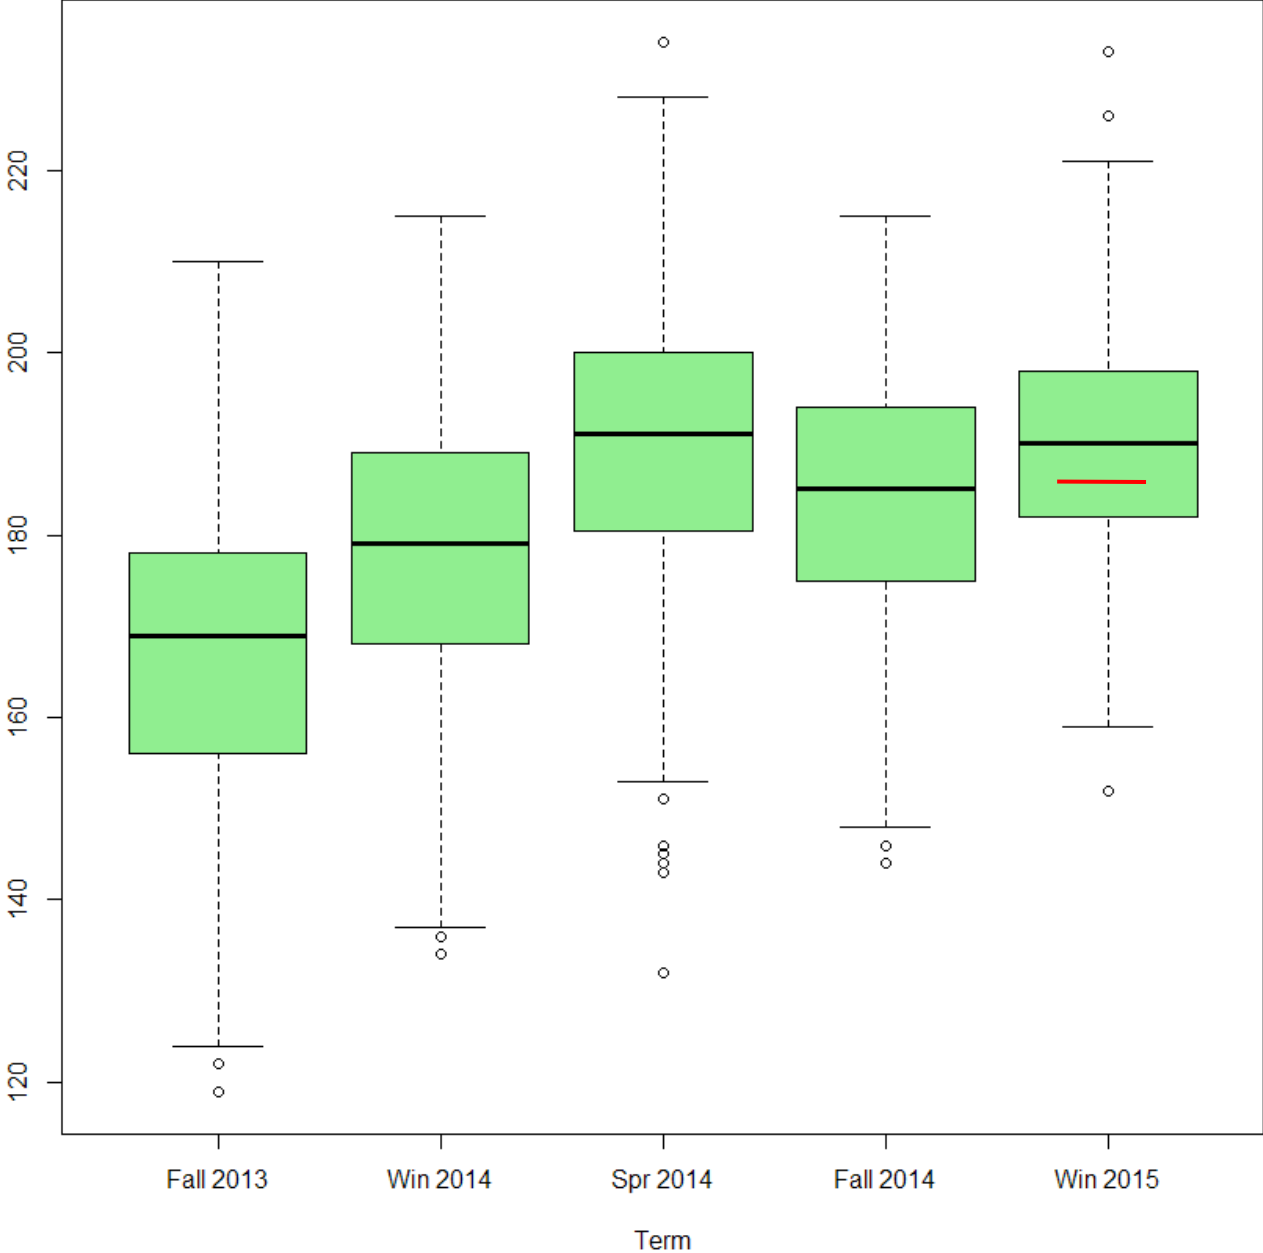

MAP Math RIT - Grade 2 Cohort

D41 Median: 190

NWEA Median: 186