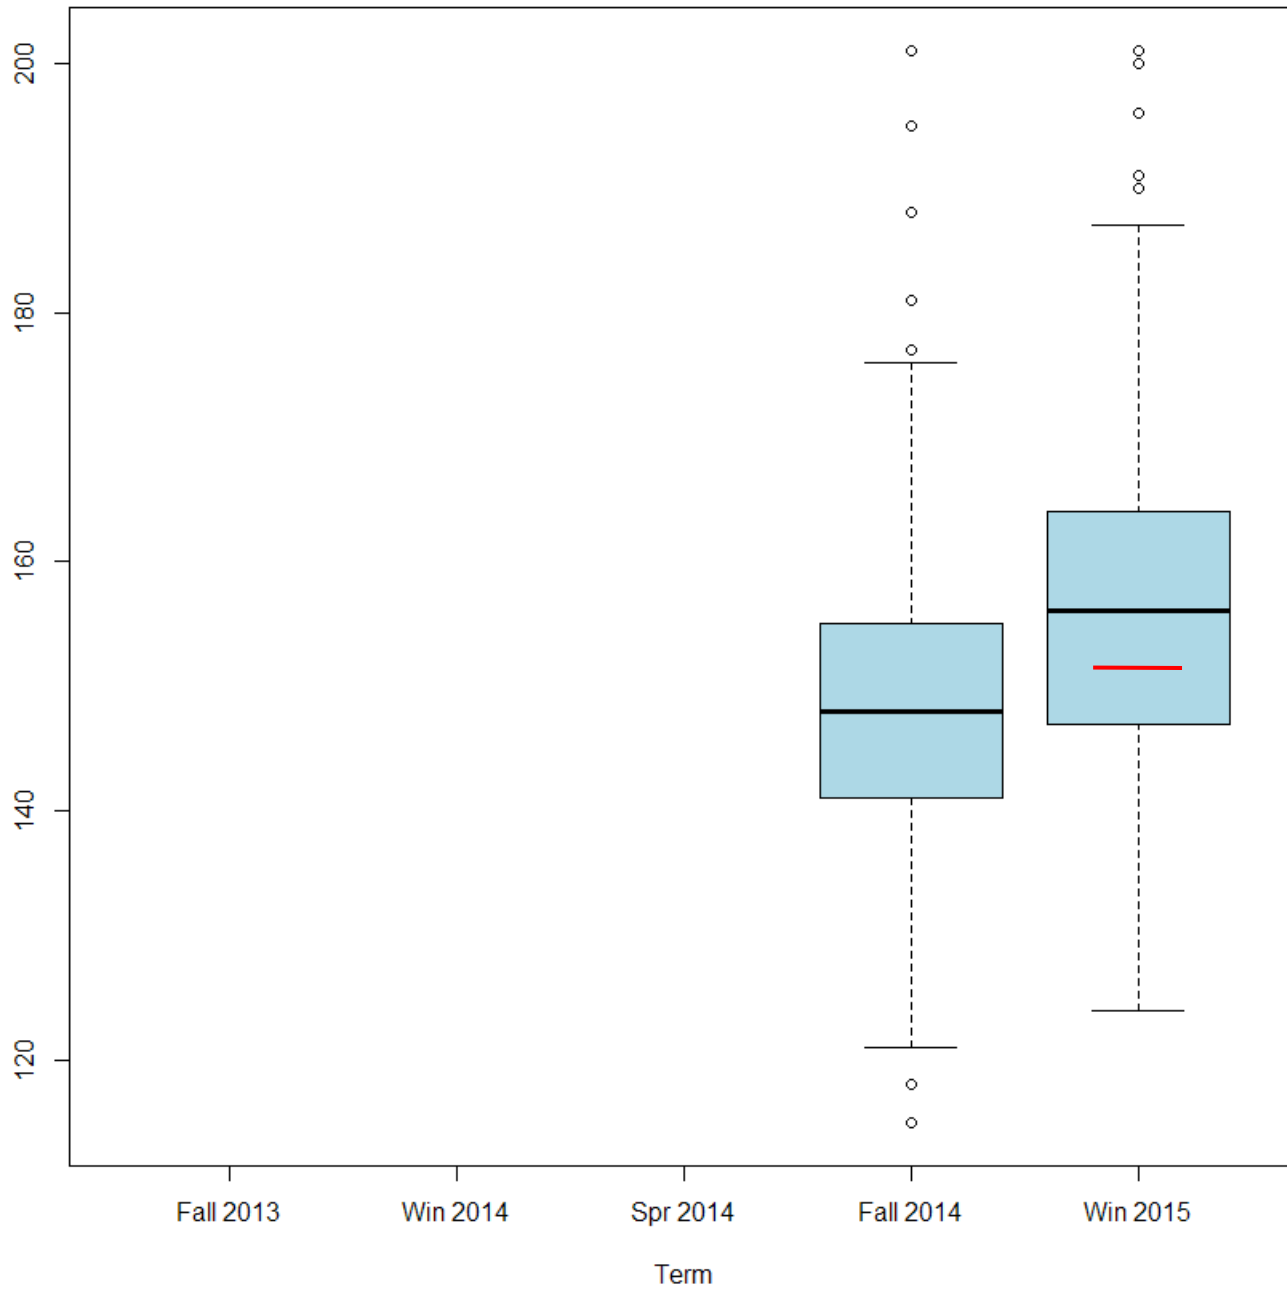

MAP Reading RIT - Grade KG Cohort

D41 Median: 156

NWEA Median: 151