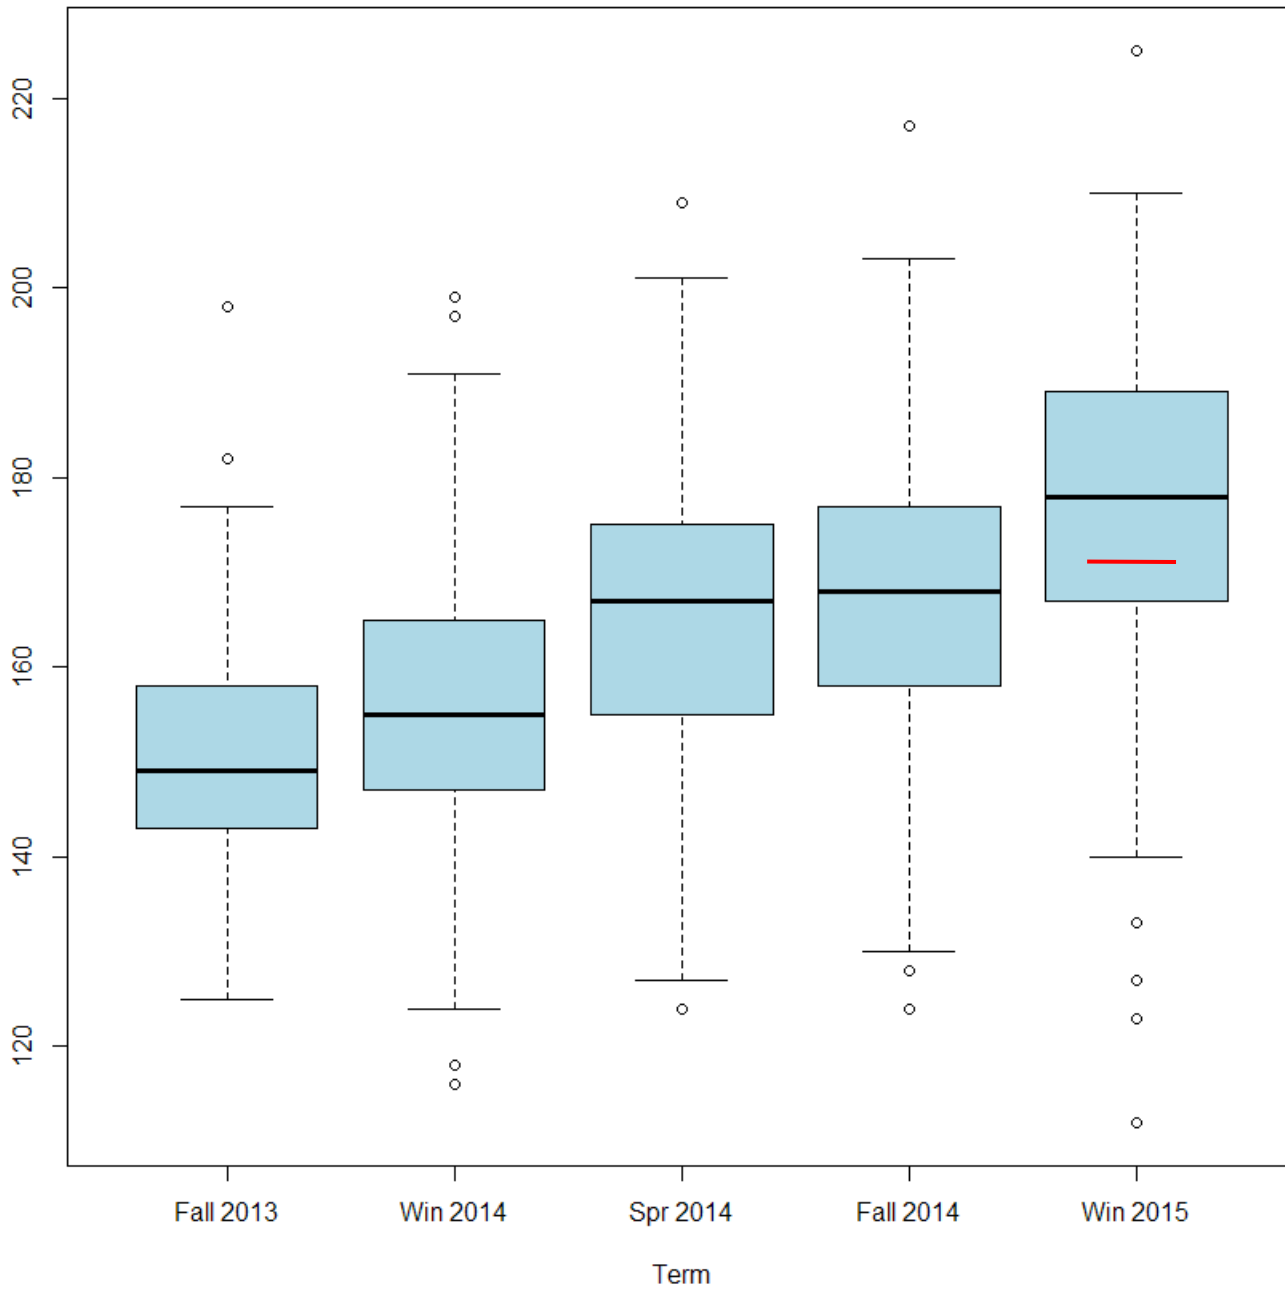

MAP Reading RIT - Grade 1 Cohort

D41 Median: 178

NWEA Median: 171

Note: Fall 2013
test given only
at Lincoln and
Franklin