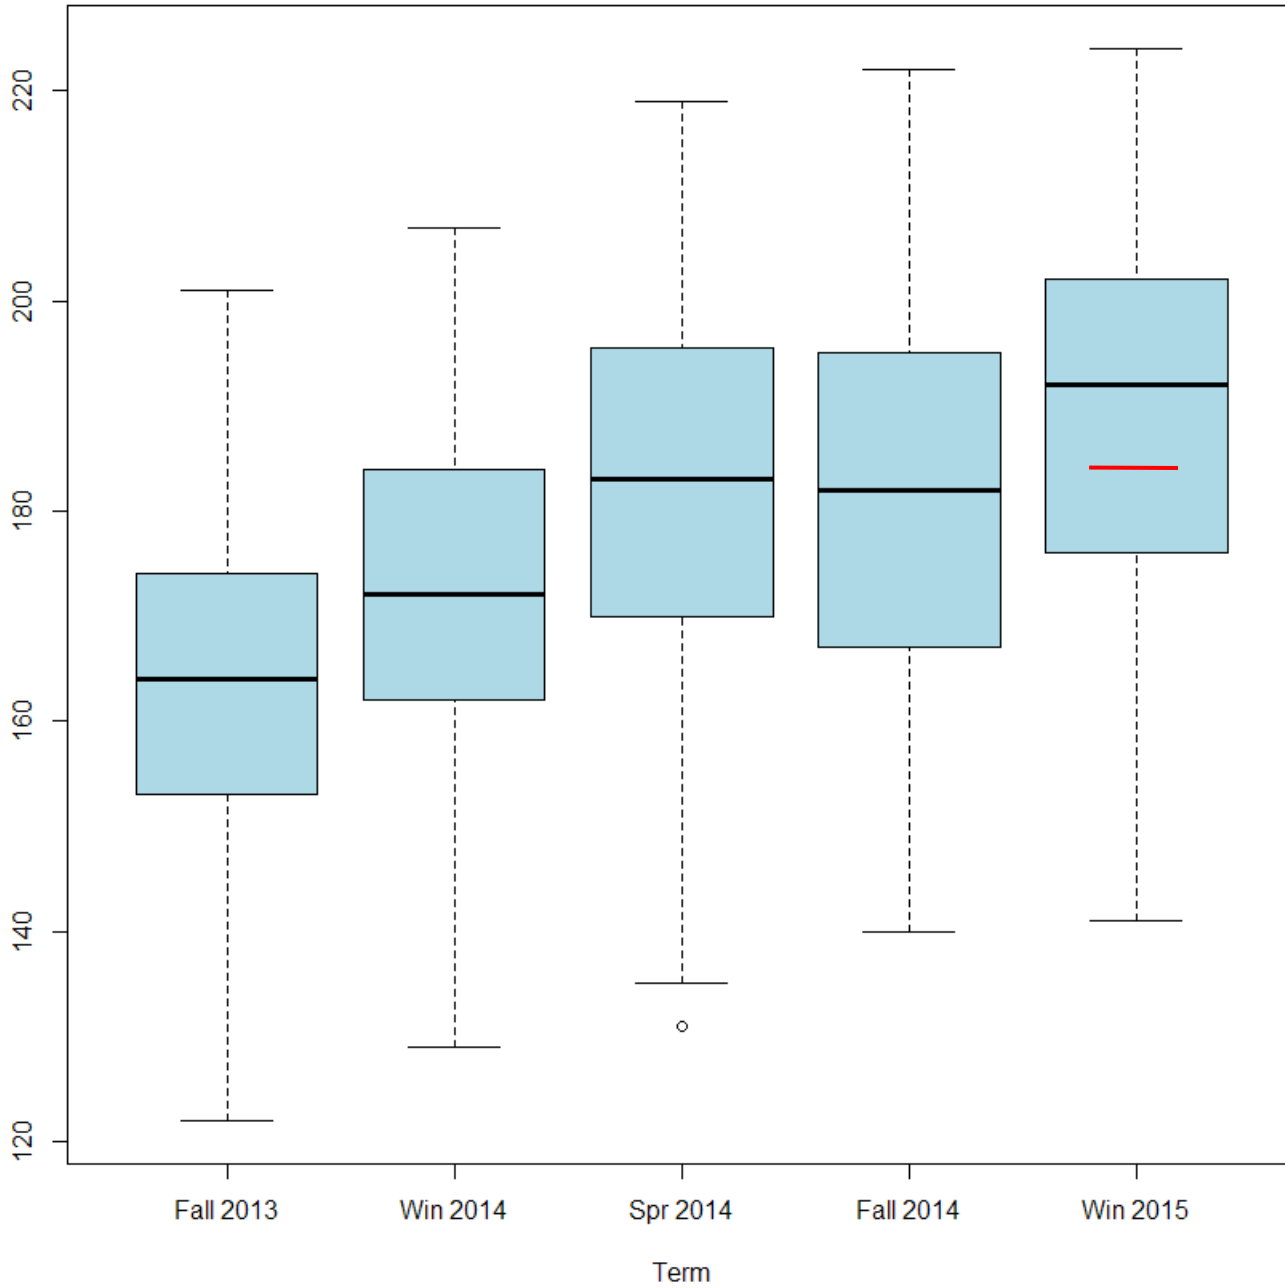

Box and Whisker Plots

- Graphical depiction of scores, displaying range, quartiles, and outliers (Note: quartiles are locally computed, not NWEA percentiles)
- Indication of how scores are spread
- Side-by-side plots allow comparison of data sets
- Outliers represent a single student performing outside the minimum to maximum range.

MAP Reading RIT - Grade 1 Cohort

D41 Median: 178

NWEA Median: 171

Note: Fall 2013
test given only
at Lincoln and
Franklin

MAP Reading RIT - Grade 2 Cohort

D41 Median: 192

NWEA Median: 184

MAP Reading RIT - Grade 3 Cohort