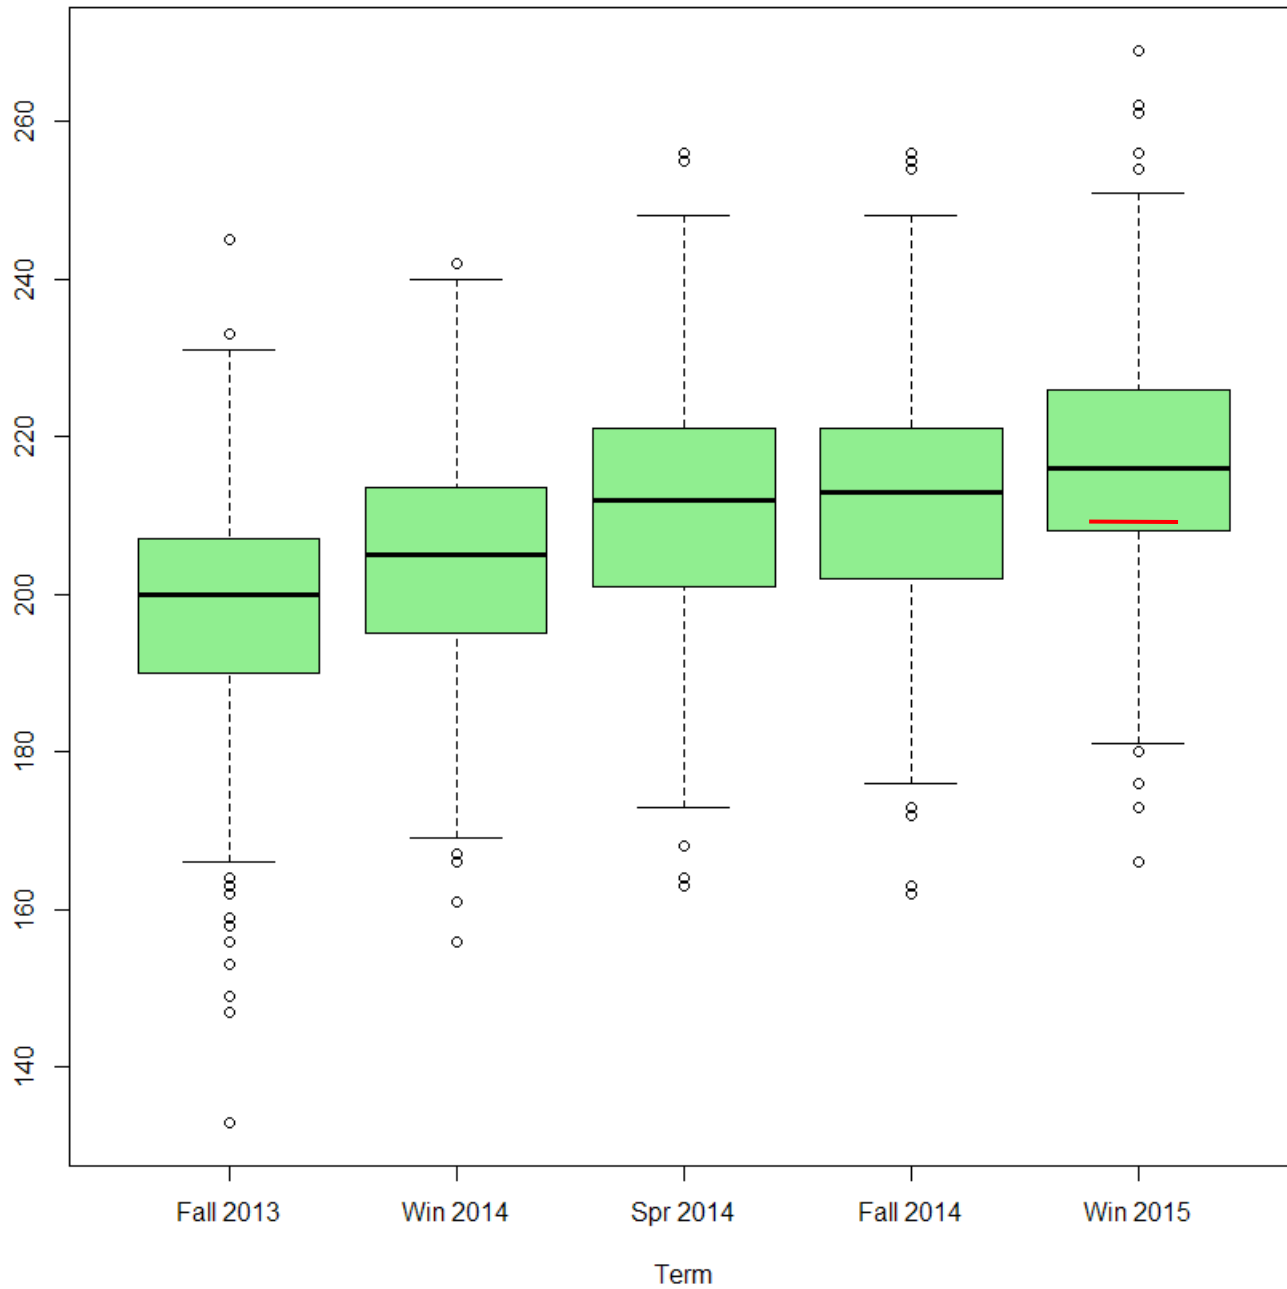

MAP Math RIT - Grade 4 Cohort

D41 Median: 216

NWEA Median: 209