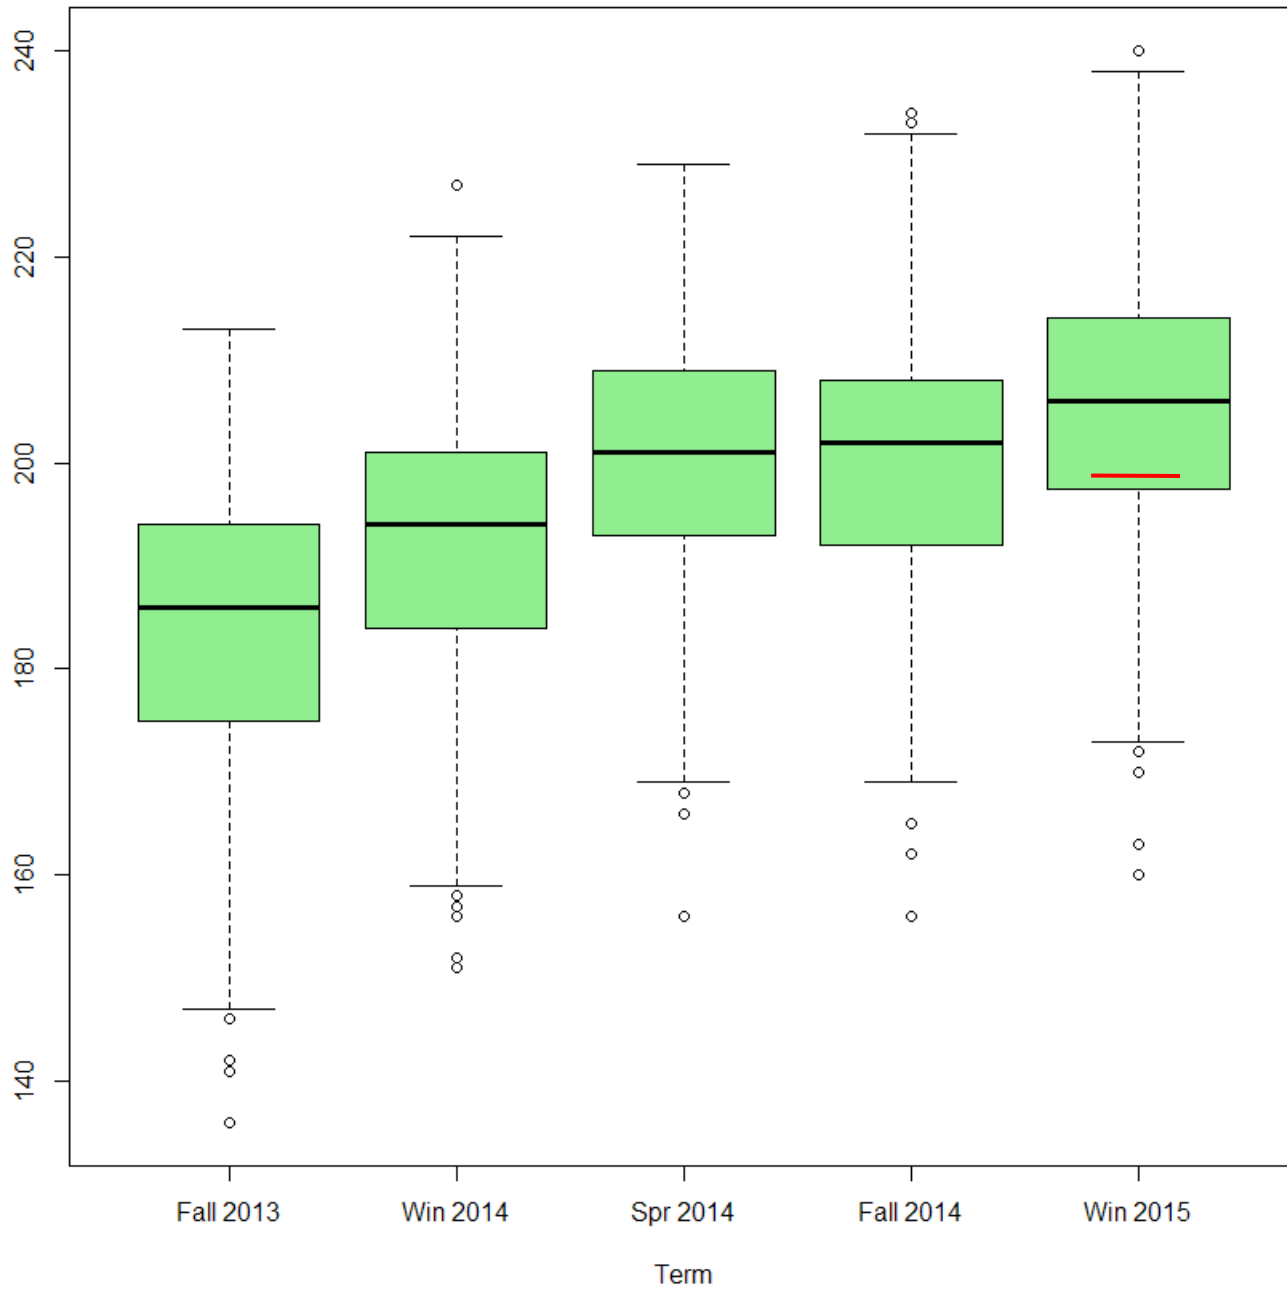

MAP Math RIT - Grade 3 Cohort

D41 Median: 206

NWEA Median: 199