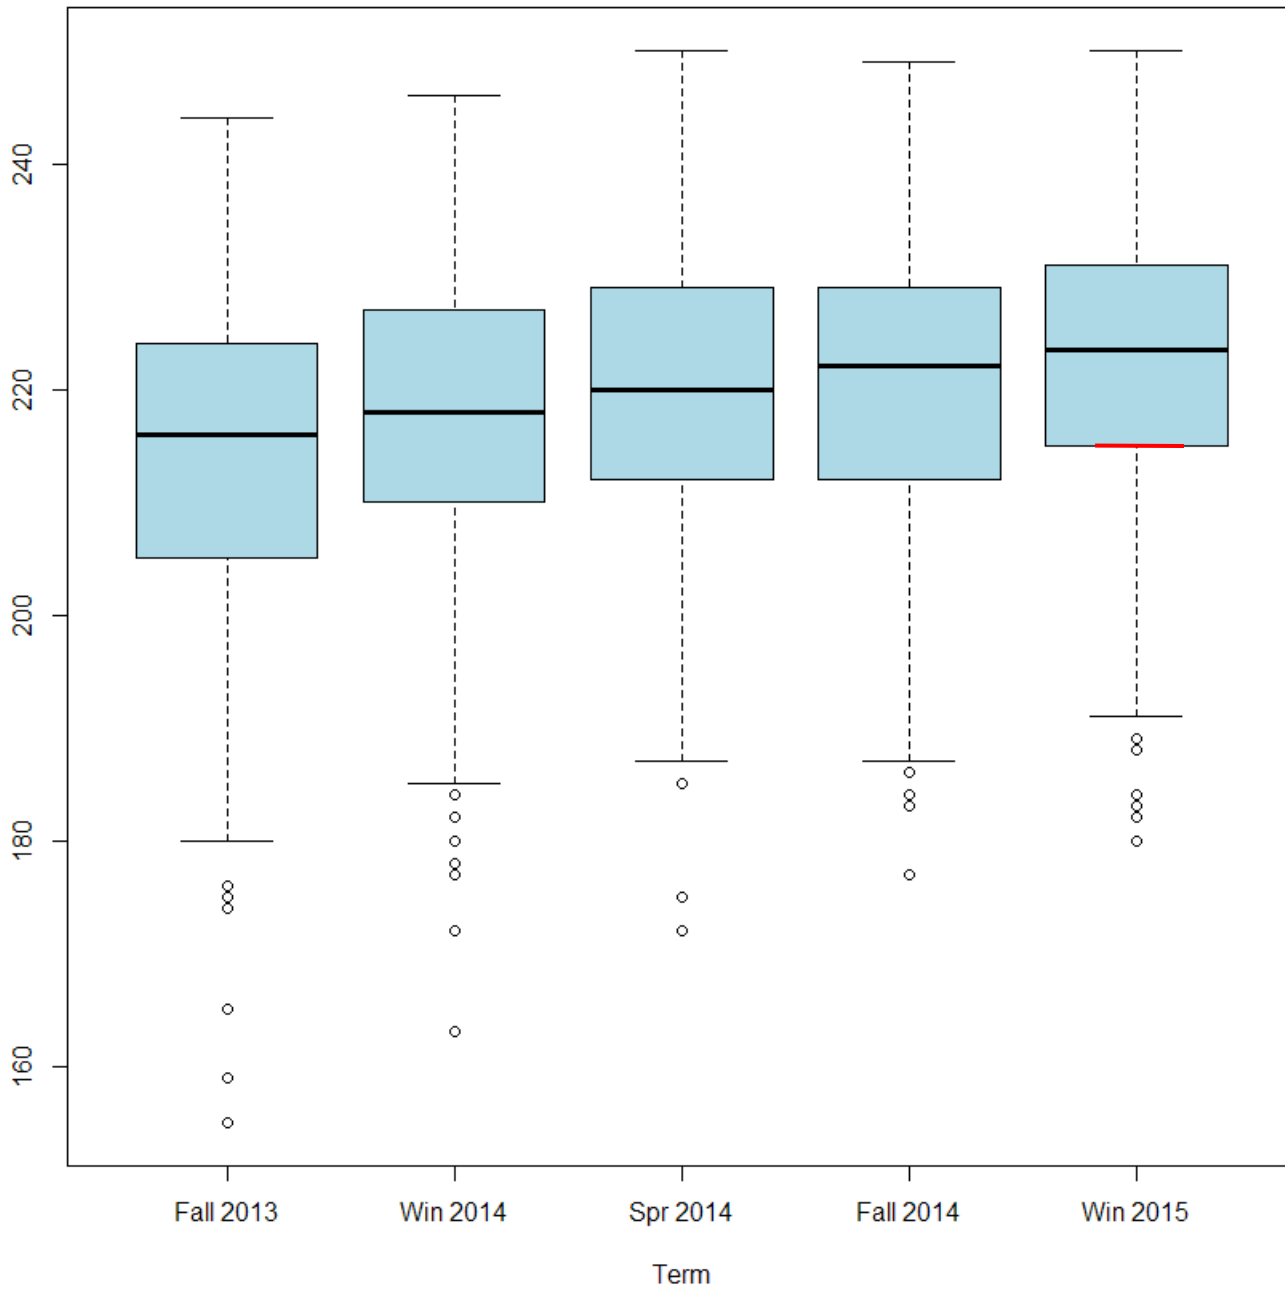

MAP Reading RIT - Grade 6 Cohort

D41 Median: 223.5

NWEA Median: 215