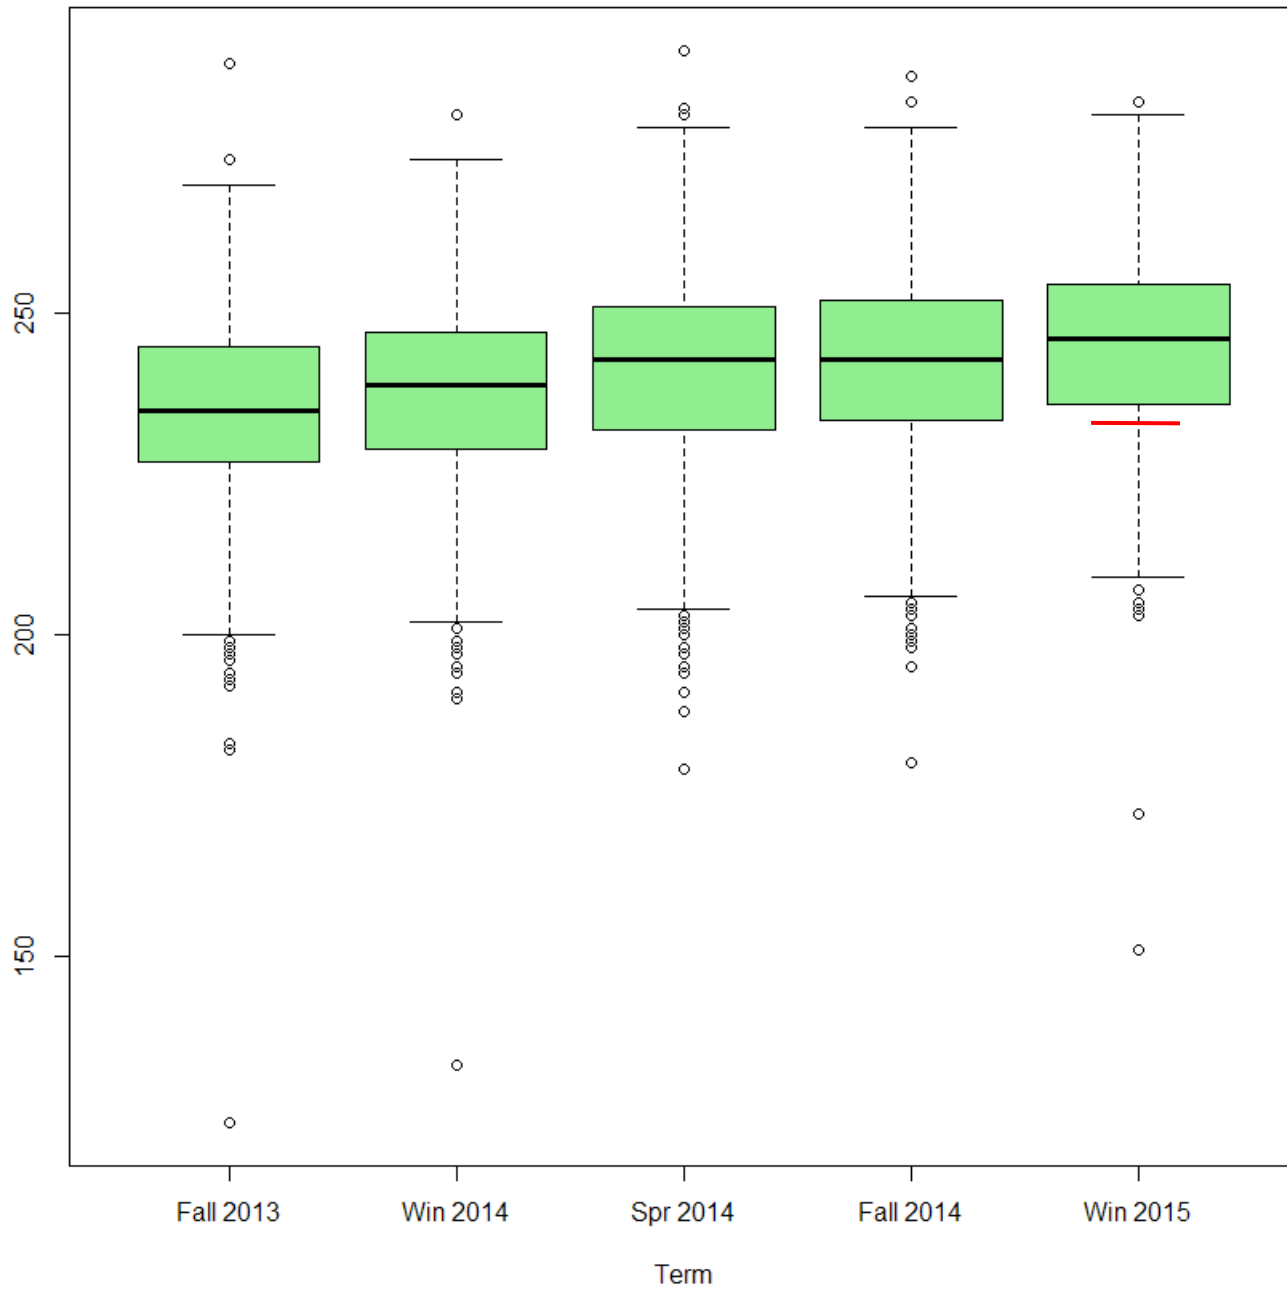

MAP Math RIT - Grade 8 Cohort

D41 Median: 246

NWEA Median: 233