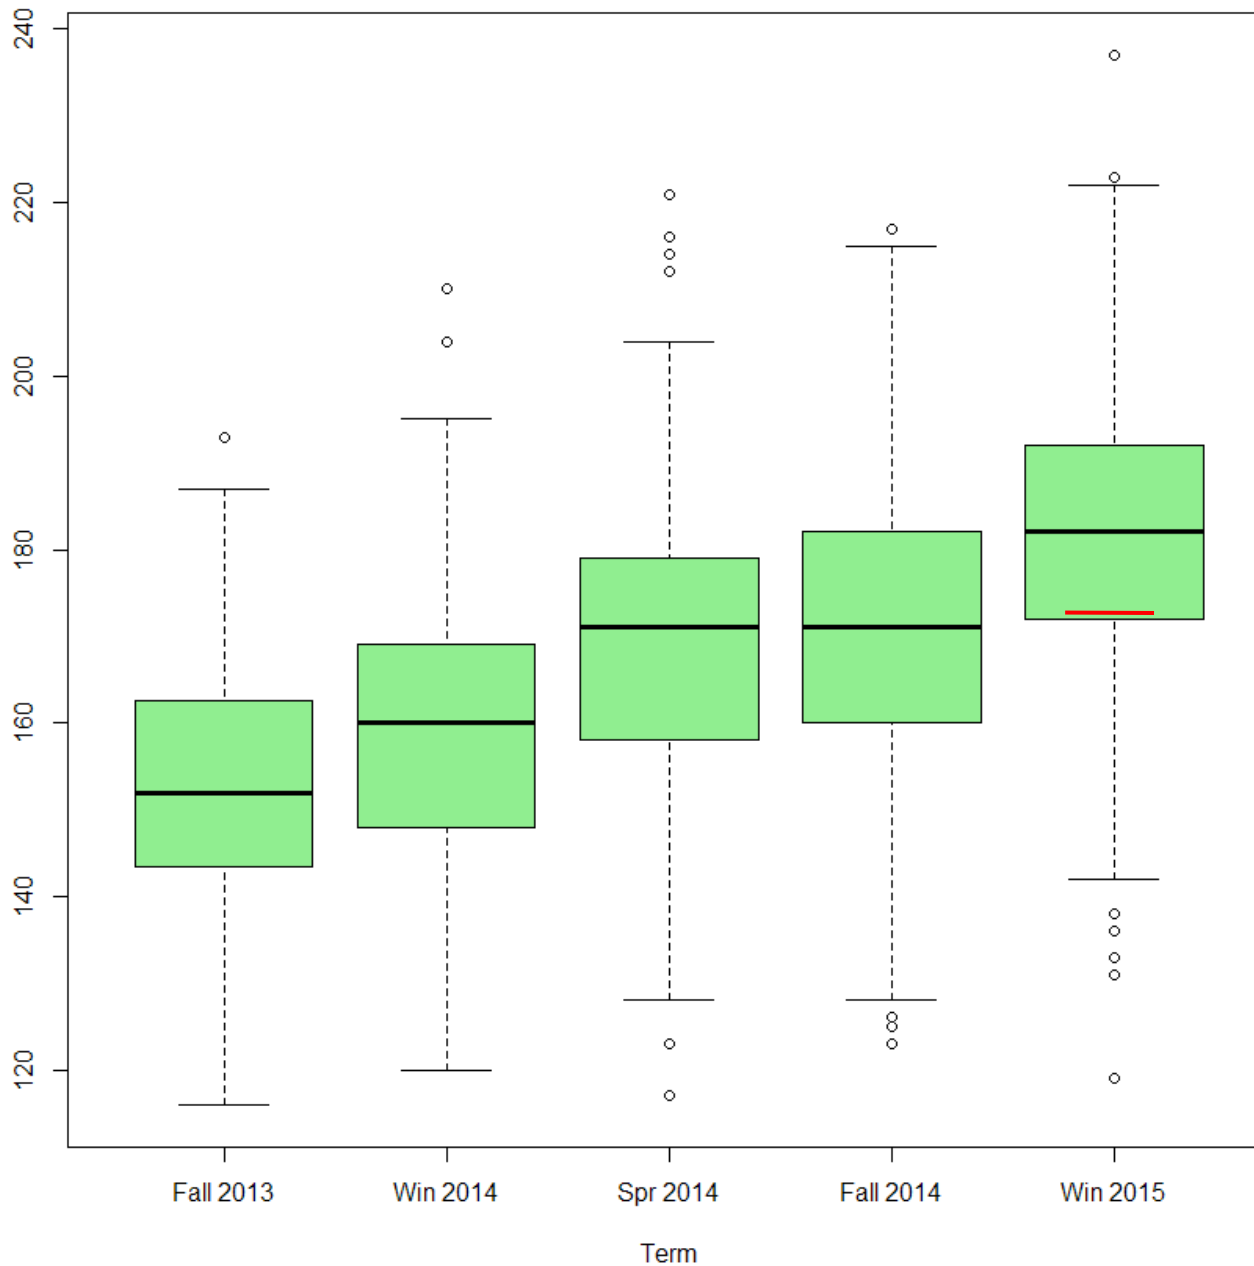

Box and Whisker Plots

- Graphical depiction of scores, displaying range, quartiles, and outliers (Note: quartiles are locally computed, not NWEA percentiles)
- Indication of how scores are spread
- Side-by-side plots allow comparison of data sets
- Outliers represent a single student performing outside the minimum to maximum range.

MAP Math RIT - Grade KG Cohort

Winter 2015

D41 Median: 158.5

NWEA Median: 151

MAP Math RIT - Grade 1 Cohort

D41 Median: 182

NWEA Median: 173

Note: Fall 2013 test given only at Lincoln and Franklin