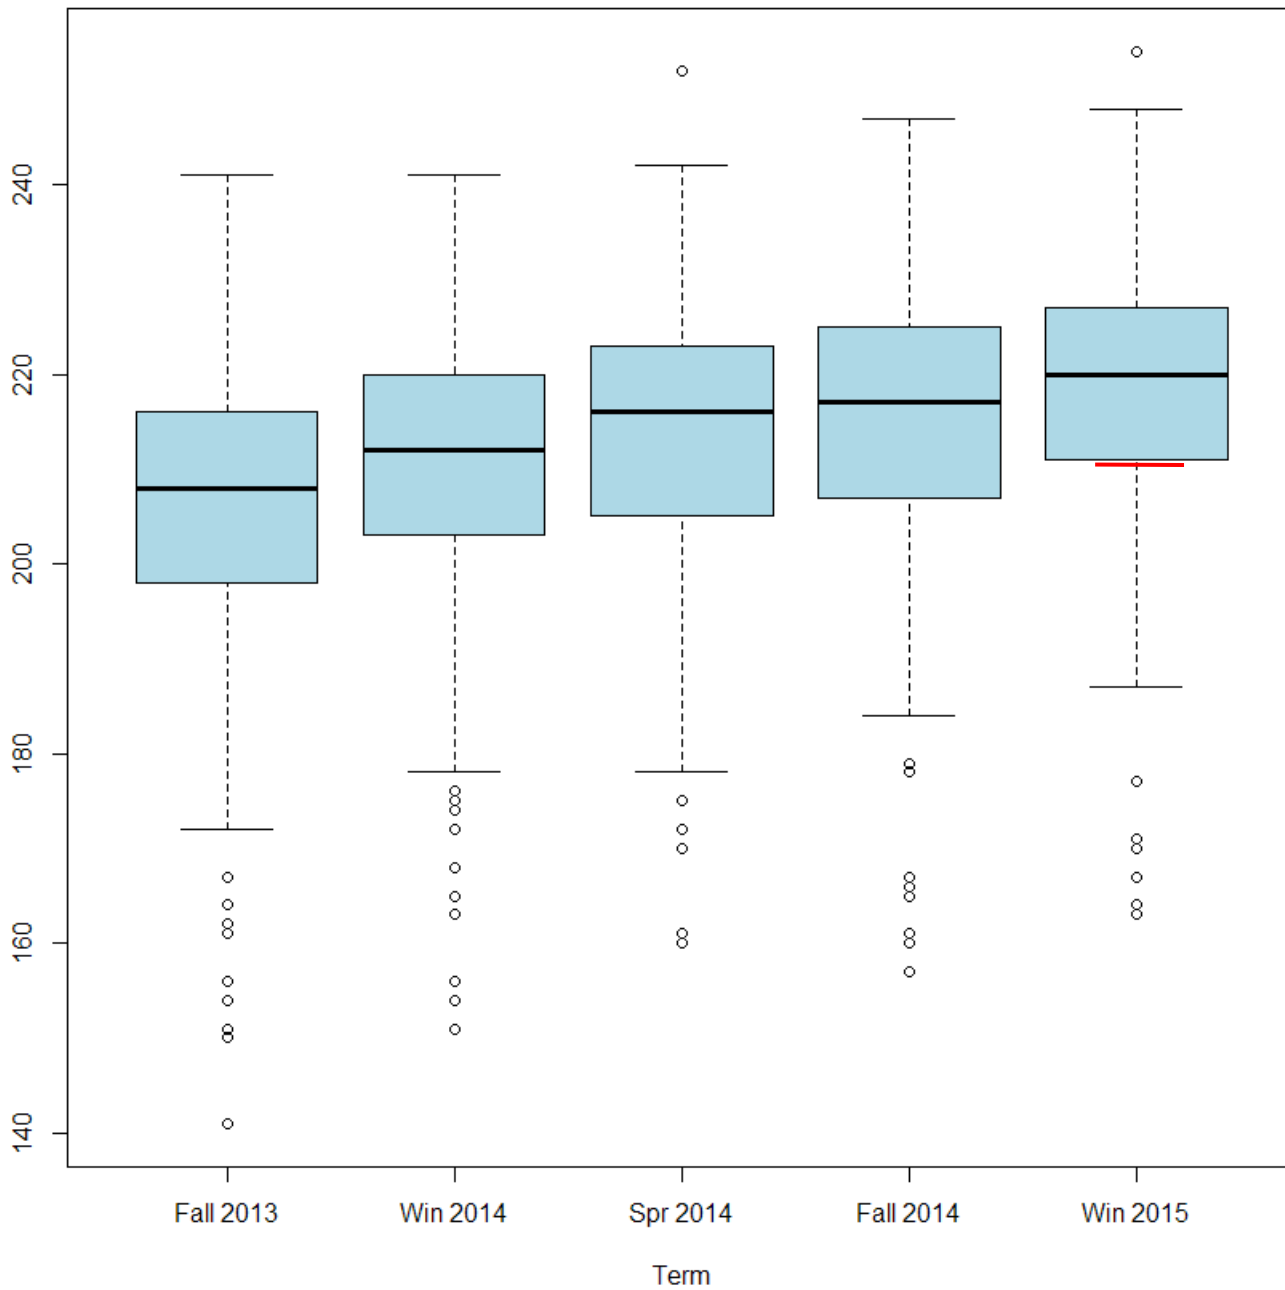

Box and Whisker Plots

- Graphical depiction of scores, displaying range, quartiles, and outliers (Note: quartiles are locally computed, not NWEA percentiles)
- Indication of how scores are spread
- Side-by-side plots allow comparison of data sets
- Outliers represent a single student performing outside the minimum to maximum range.

D41 Median: 204

NWEA Median: 195

MAP Reading RIT - Grade 4 Cohort

D41 Median: 211

NWEA Median: 204

MAP Reading RIT - Grade 5 Cohort

D41 Median: 220

NWEA Median: 210