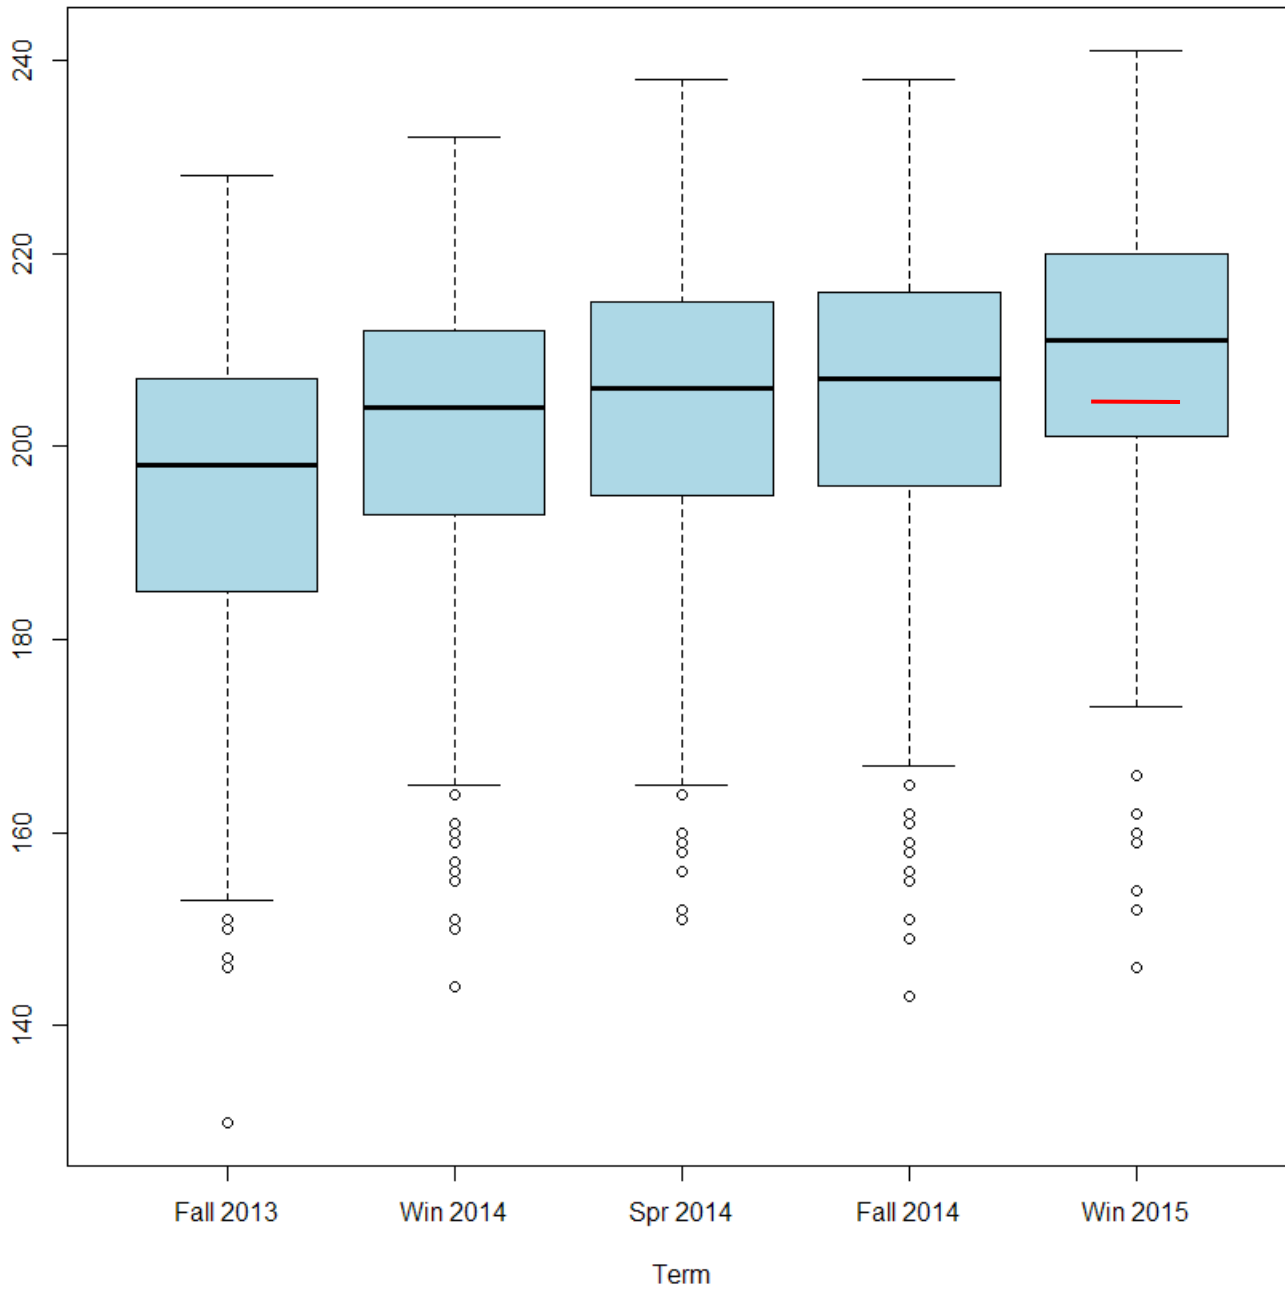

MAP Reading RIT - Grade 4 Cohort

D41 Median: 211

NWEA Median: 204