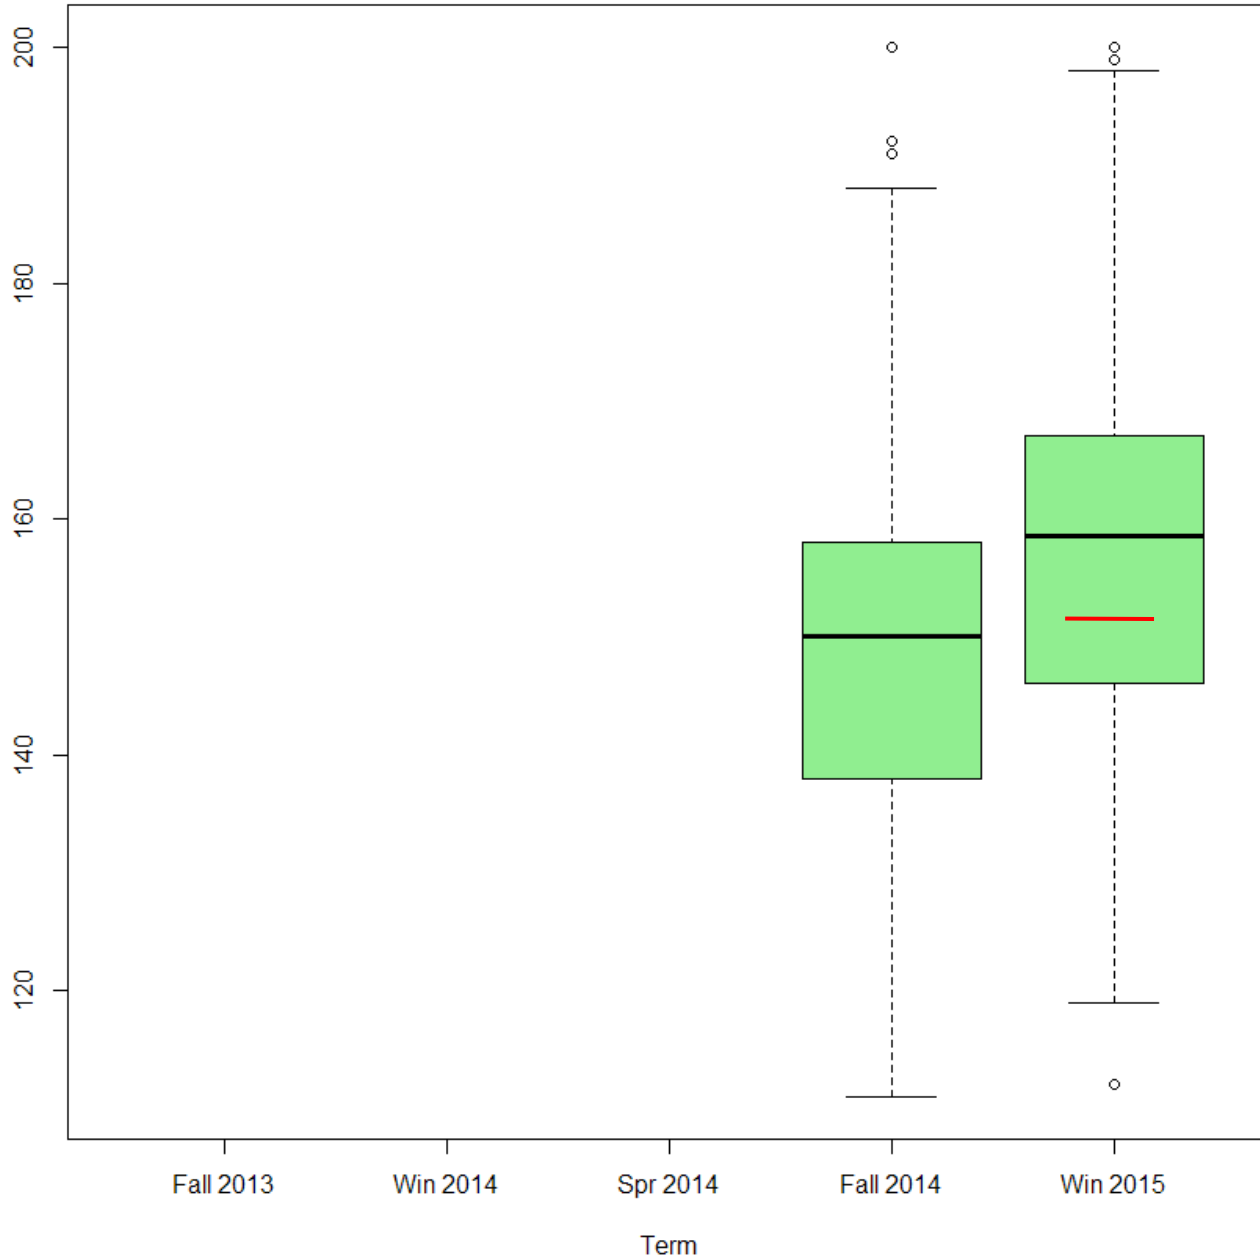

Box and Whisker Plots

- Graphical depiction of scores, displaying range, quartiles, and outliers (Note: quartiles are locally computed, not NWEA percentiles)
- Indication of how scores are spread
- Side-by-side plots allow comparison of data sets
- Outliers represent a single student performing outside the minimum to maximum range.

MAP Math RIT - Grade KG Cohort

Winter 2015

D41 Median: 158.5

NWEA Median: 151

MAP Math RIT - Grade 1 Cohort

D41 Median: 182

NWEA Median: 173

Note: Fall 2013 test given only at Lincoln and Franklin