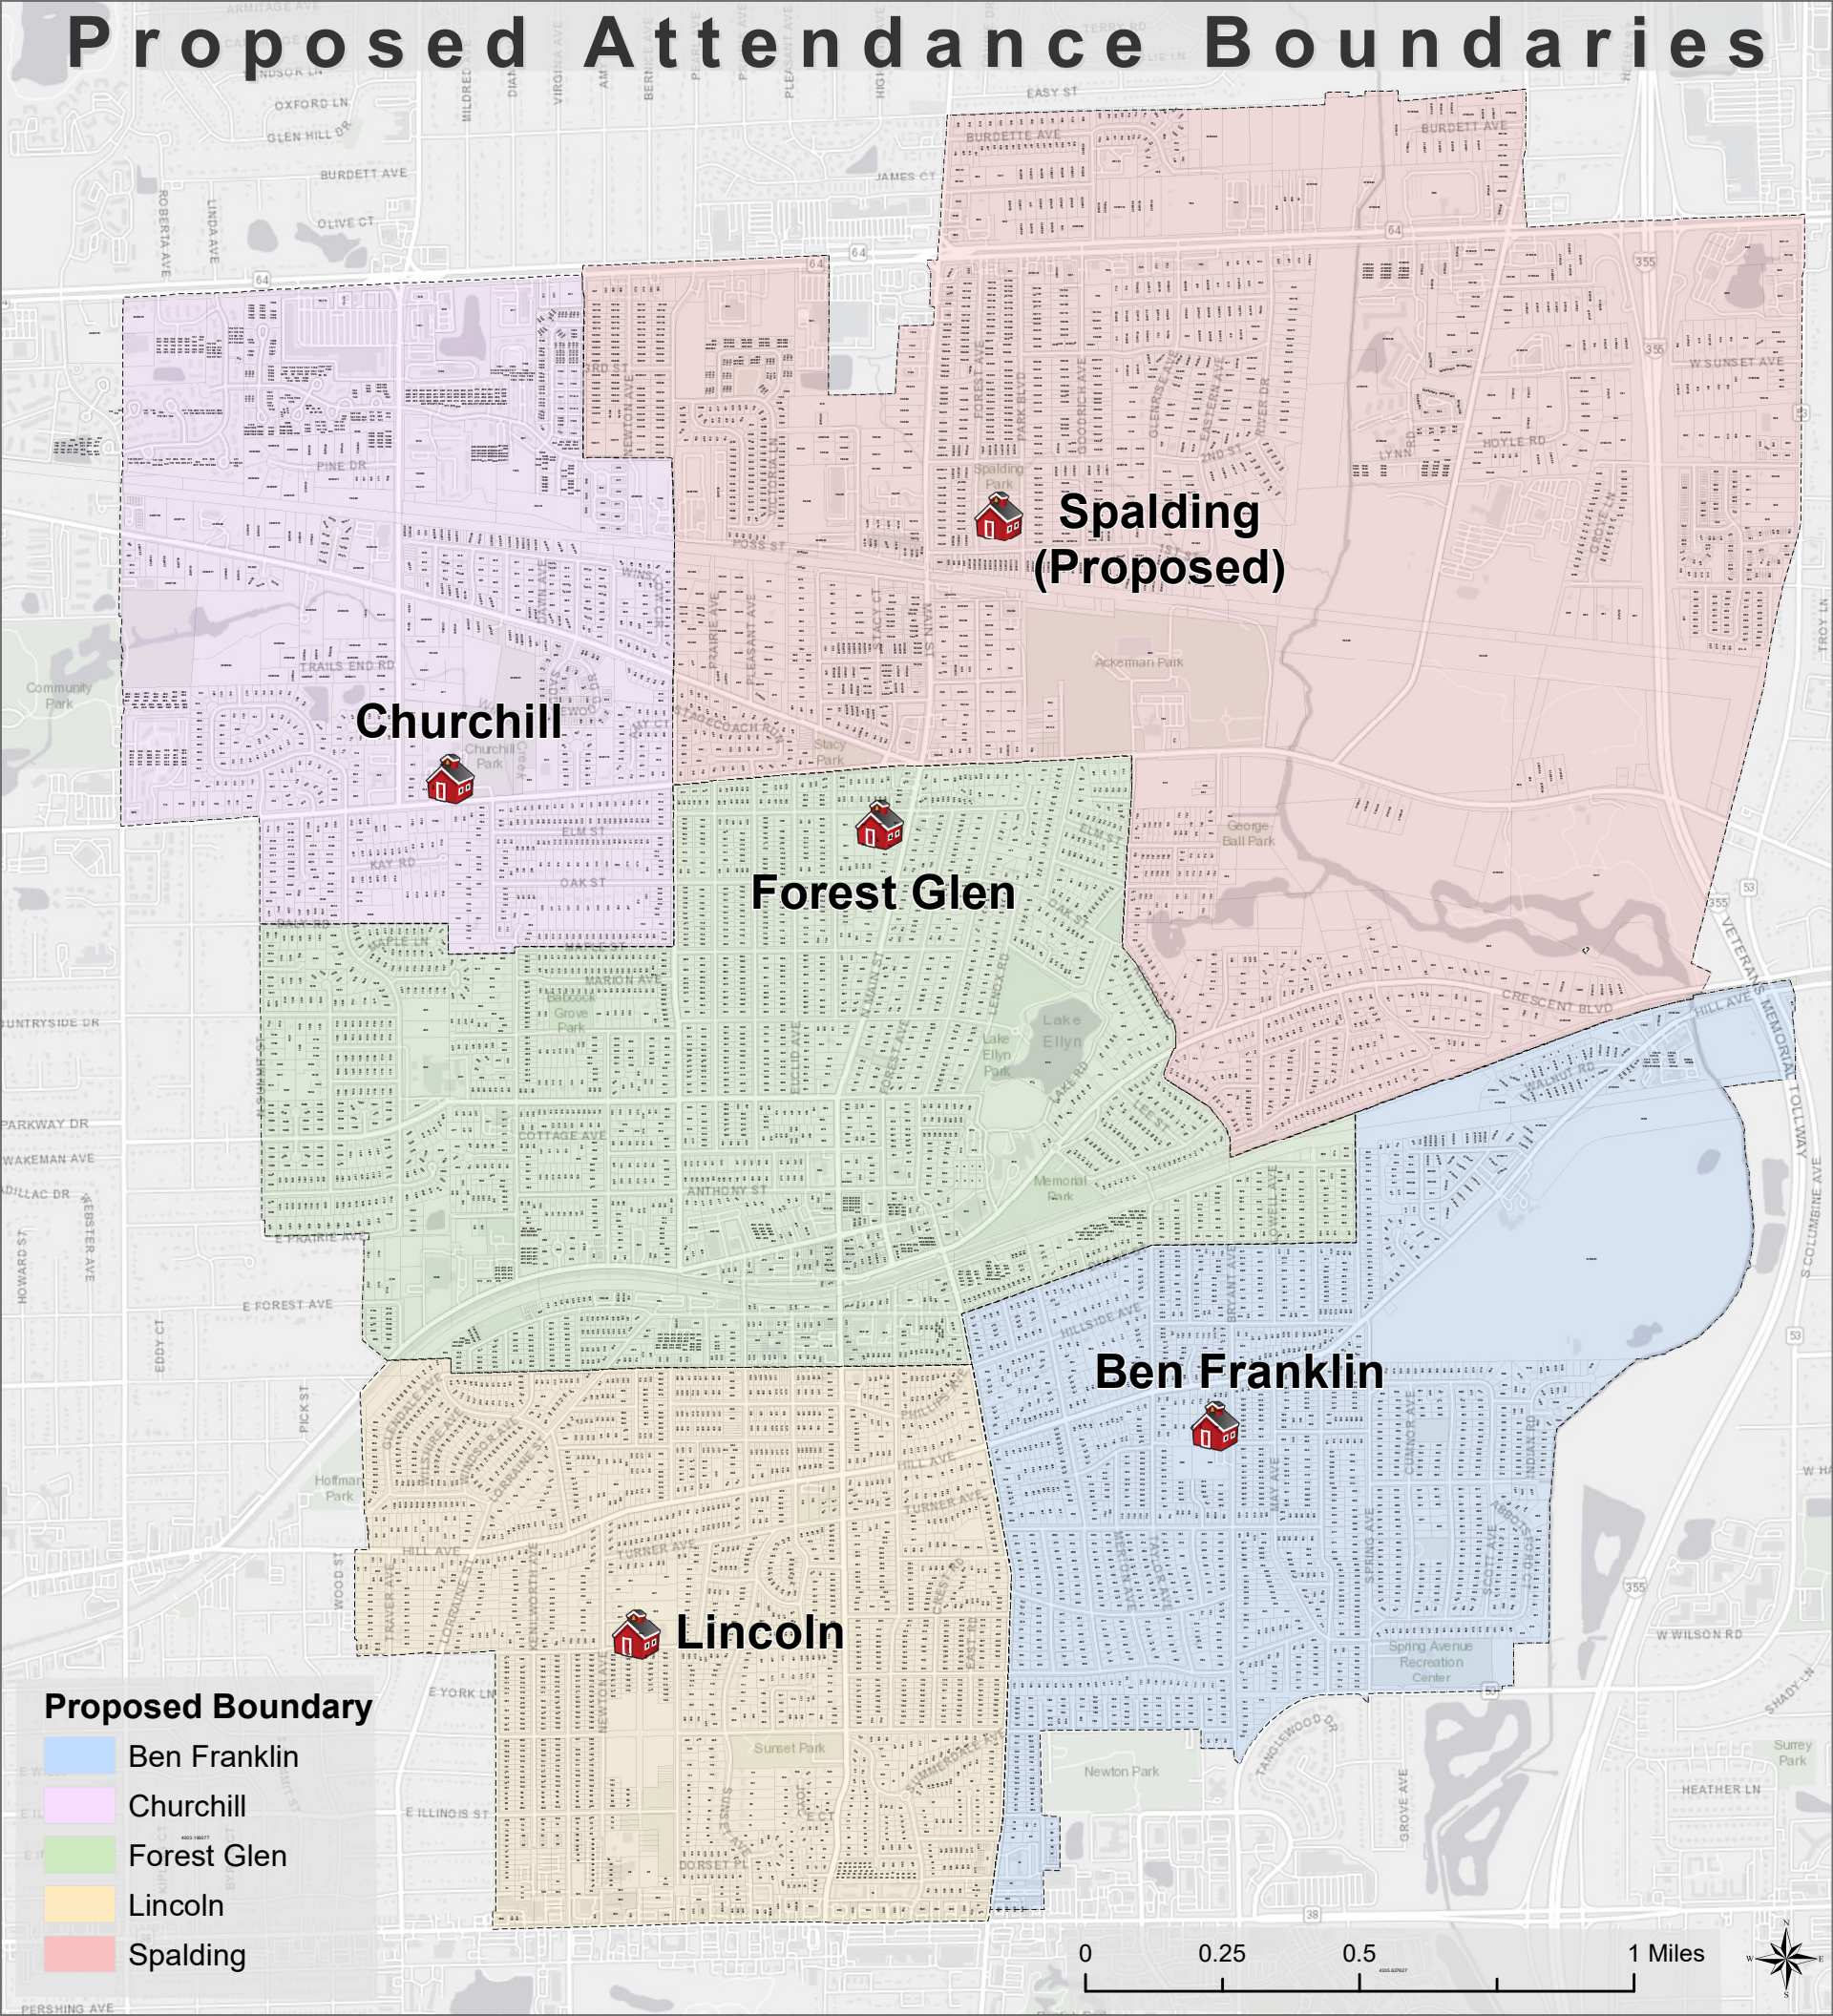

Proposed Attendance Boundaries

Churchill

**Spalding
(Proposed)**

Forest Glen

Ben Franklin

Lincoln

Proposed Boundary

- Ben Franklin
- Churchill
- Forest Glen
- Lincoln
- Spalding

0 0.25 0.5 1 Miles