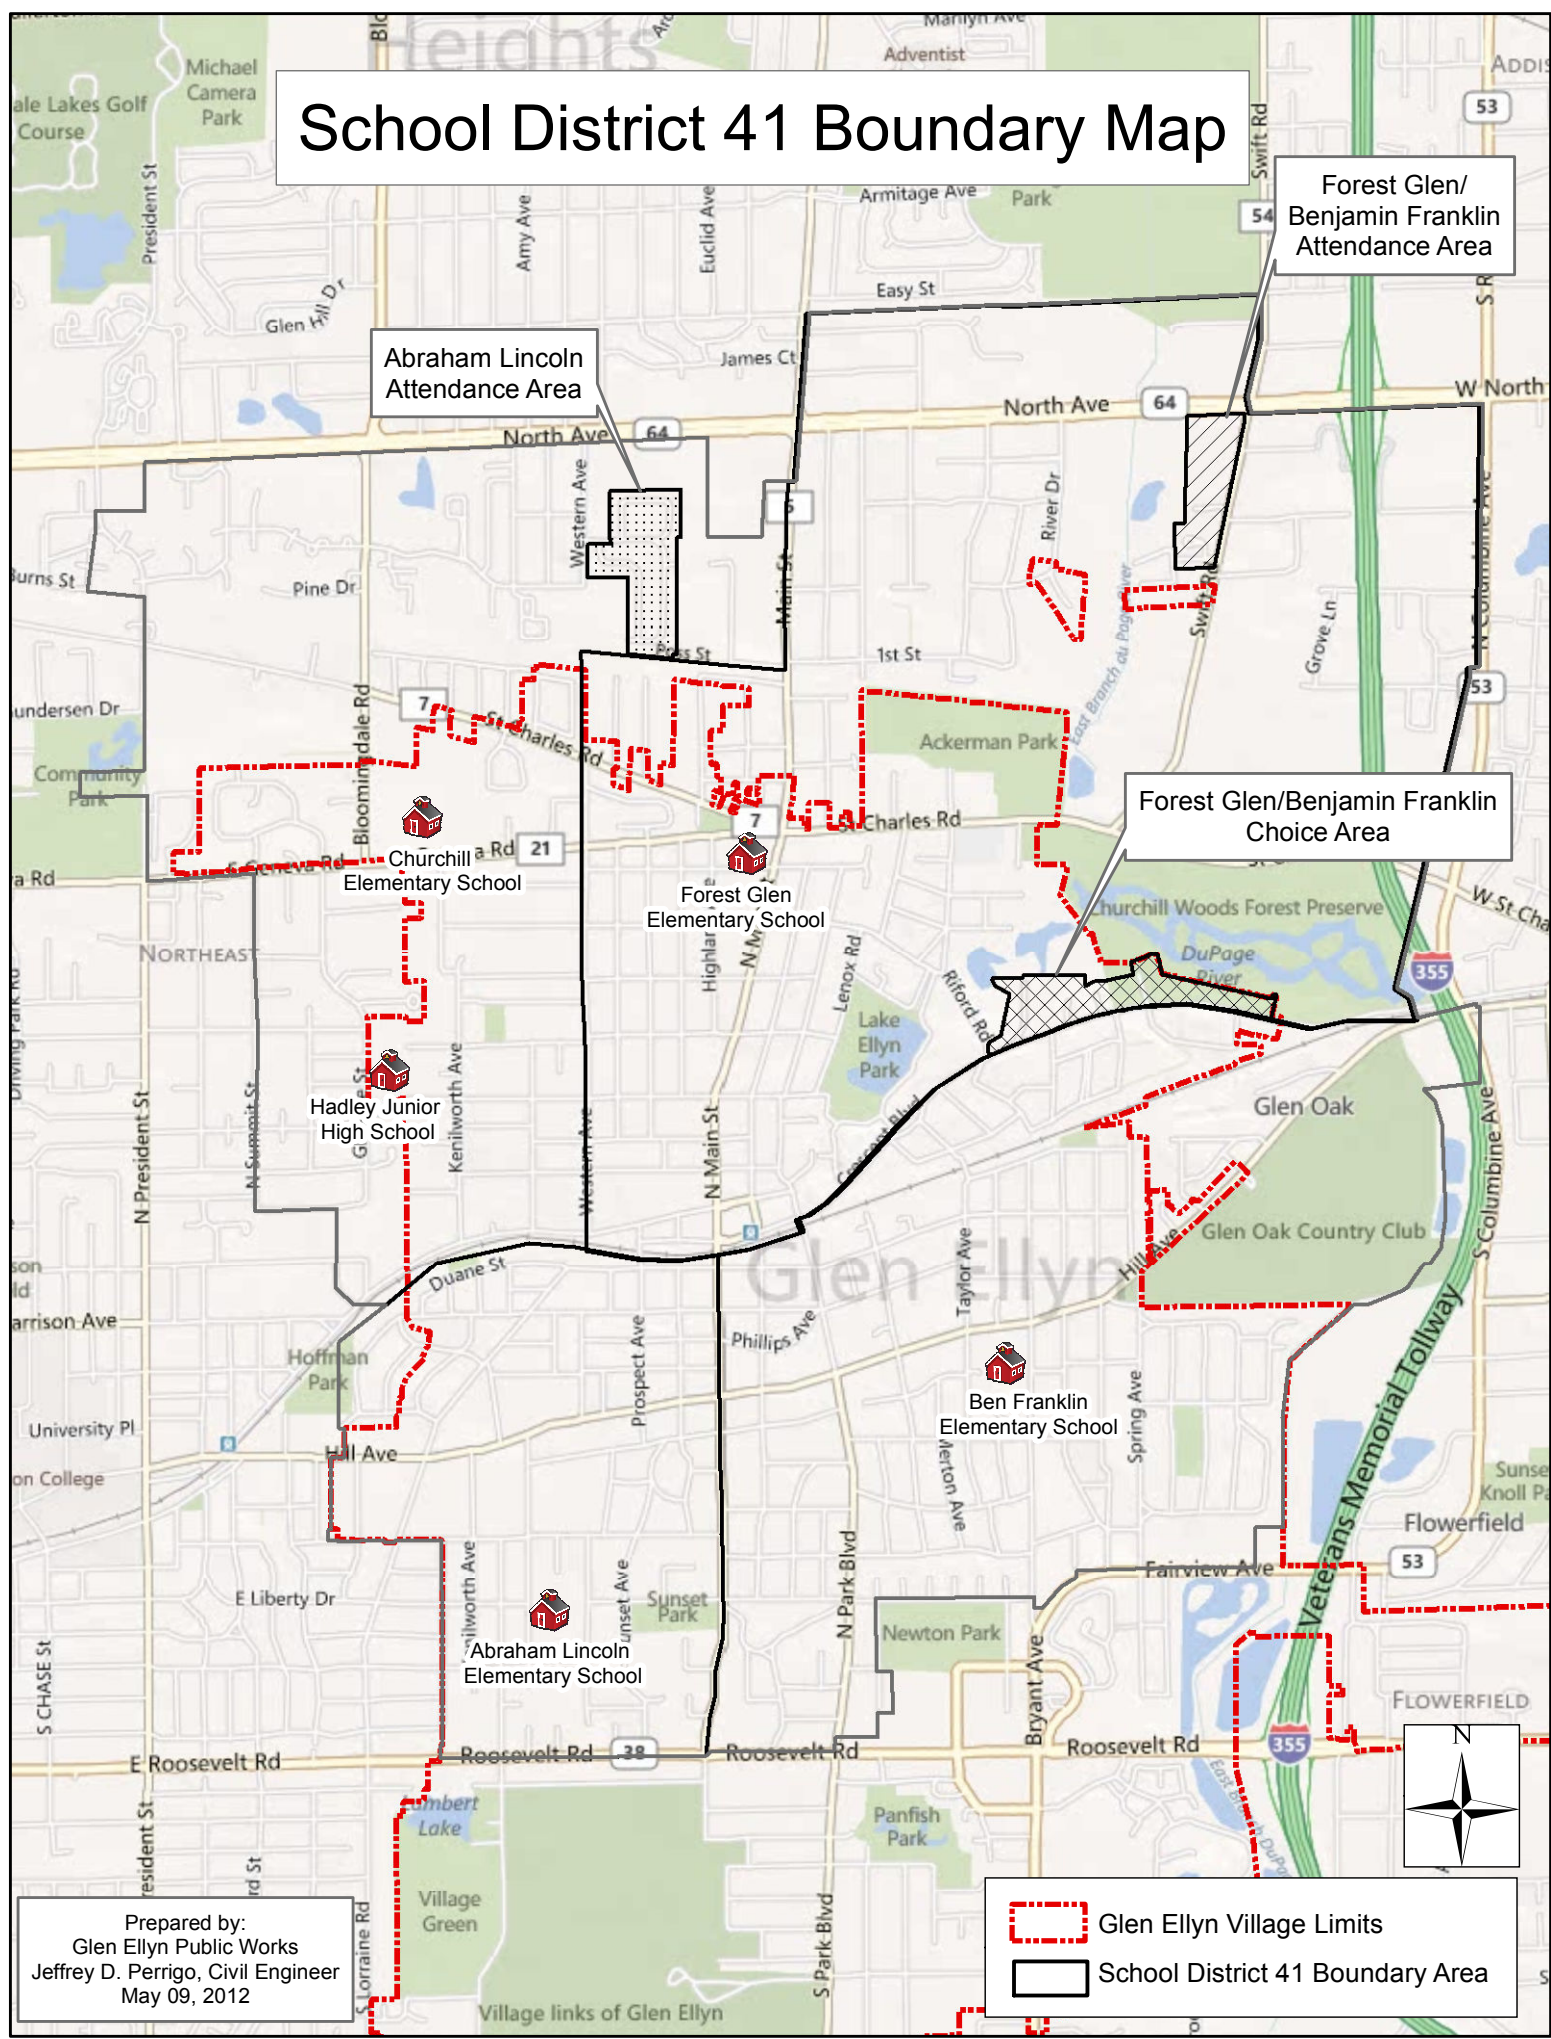

School District 41 Boundary Map

Prepared by:
Glen Ellyn Public Works
Jeffrey D. Perrigo, Civil Engineer
May 09, 2012

 Glen Ellyn Village Limits

 School District 41 Boundary Area