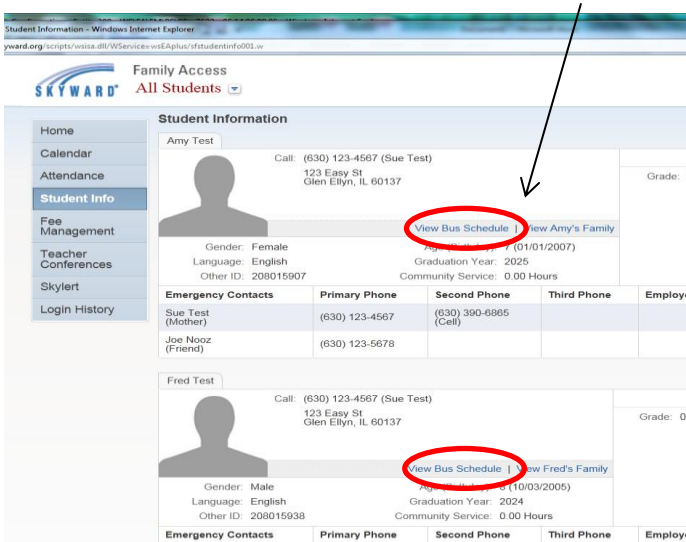

Log into [Skyward Family Access](#)

If you have forgotten your password or are having trouble logging in click the Forgot your Login/Password link to reset your password or contact your school office.

After logging into Skyward Family Access click on Student Information from the home page

On the student information page click on View Bus Schedule

Bus schedules and routes are determined by the Central Services Office in conjunction with the bus company. In fixing the routes, the pick-up and discharge points are considered to be as safe and convenient for students as possible.