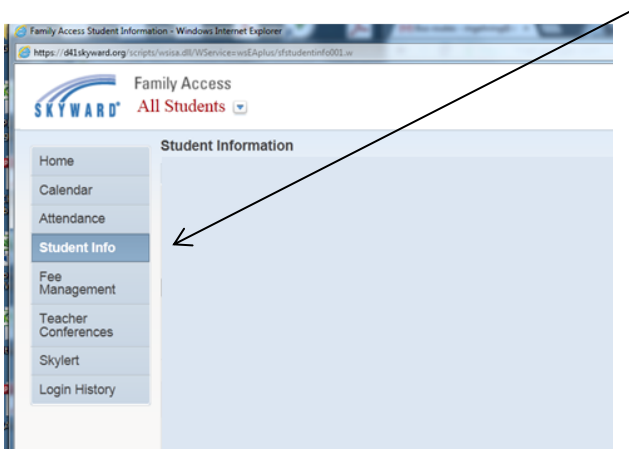

GLEN ELLYN SCHOOL DISTRICT 41

ACCESSING BUS STOP/ROUTE INFORMATION THROUGH FAMILY ACCESS

Please remember, prior to the start of school bus stop pick up and drop off times are subject to change due to fluctuating student enrollment. **Please check back before the first day of school to verify your information.**

Log into [Skyward Family Access](#)

If you have forgotten your password or are having trouble logging in click the Forgot your Login/Password link to reset your password or contact your school office.

After logging into Skyward Family Access click on Student Information from the home page